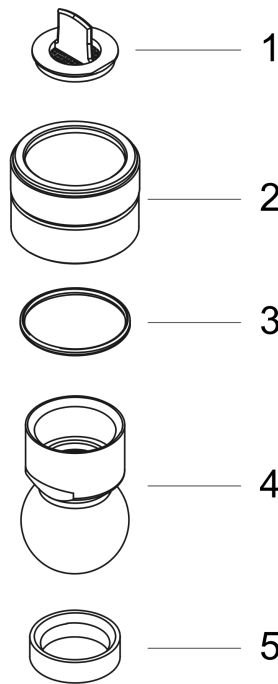

Raindance S
Showerhead 150 3-Jet, 2.5 GPM
 Finish: **Chrome** Part no. : **27495001**

Description

Features

- Showerhead size: 150 mm
- Spray pattern: RainAir, BalanceAir, Whirl
- Maximum flow rate (at 3 bar): 9.5 l/min
- 86 no-clog spray nozzles

Technology

Compliance / Sustainability

Product image

Scale drawing

Raindance S
Showerhead 150 3-Jet, 2.5 GPM
Finish: **Chrome** Part no. : **27495001**

Exploded drawing

Year of production: >11/06

Raindance S
Showerhead 150 3-Jet, 2.5 GPM
 Finish: **Chrome** Part no. : **27495001**

Spare parts list

Year of production: >11/06

Pos.	Description	Part no.	PC	PU
1	filter packing	96477000	0	1
2	nut	97958000	0	1
3	lever collar	97536000	0	1
4	ball joint	97331000	0	1
5	seal	97606000	0	1