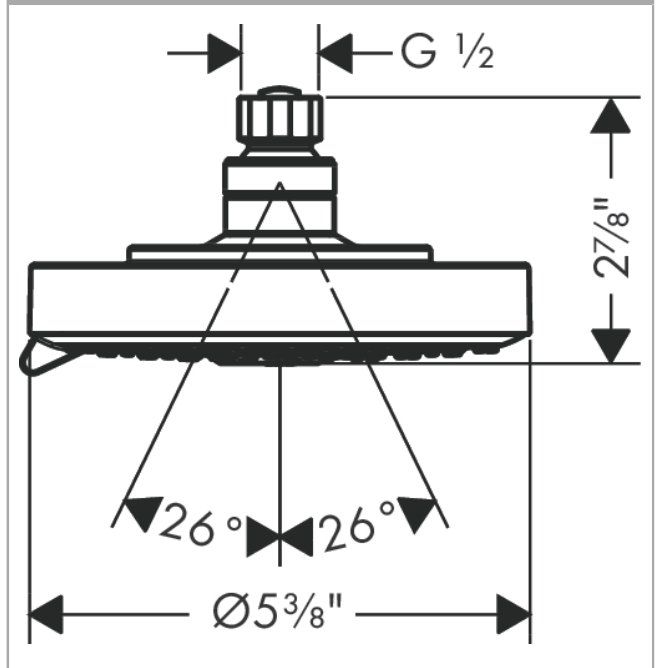

Raindance S
Showerhead 150 3-Jet, 2.5 GPM
 Finish: **Chrome** Part no. : **27495001**

Description

Features

- Showerhead size: 150 mm
- Spray pattern: RainAir, BalanceAir, Whirl
- Maximum flow rate (at 3 bar): 9.5 l/min
- 86 no-clog spray nozzles

Technology

Compliance / Sustainability

Product image

Scale drawing

Raindance S
Showerhead 150 3-Jet, 2.5 GPM
Finish: **Chrome** Part no. : **27495001**

Exploded drawing

Year of production: >11/06

Raindance S
Showerhead 150 3-Jet, 2.5 GPM
 Finish: **Chrome** Part no. : **27495001**