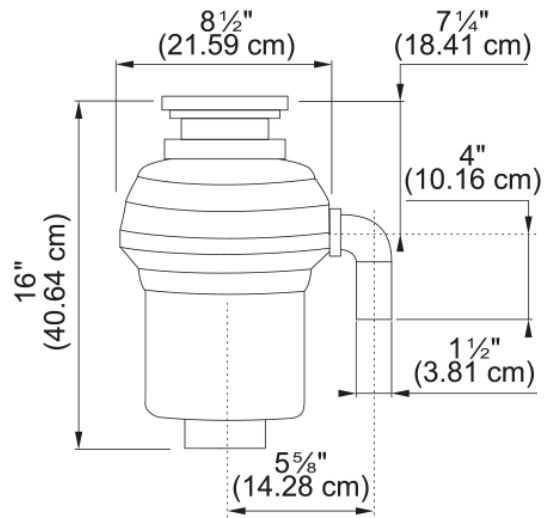

3/4 HP Food Waste Disposer - KWD75C1-EZ | 134.0255.898

Kindred 3/4 Horse Power Continuous Feed Food Waste Disposer. A Kindred food waste disposer simplifies cleanup before and after a meal and decreases the amount of trash you take to the curb - less mess all the way around. This Kindred continuous feed kitchen sink waste disposer features a 3/4 Horsepower motor with 2700 r.p.m. this that can grind waste scraps instantly using less water and electricity. The Master Torque permanent magnet DC motor reduces jams for lasting service. The Bio Shield antimicrobial agents are permanently molded into the disposer to eliminate bacteria caused odors. Kindred waste disposals are safe for use with septic tanks that are sized for your home. The EZ mount installation system simplifies disposal installation - No snap ring, No custom tools, and No screws to tighten!

Aspect

Product type Food waste disposer

Energy specifications

Voltage 110 V

Product identification

Product brand Kindred

Collection Disposer

Features

Horsepower 3/4 HP