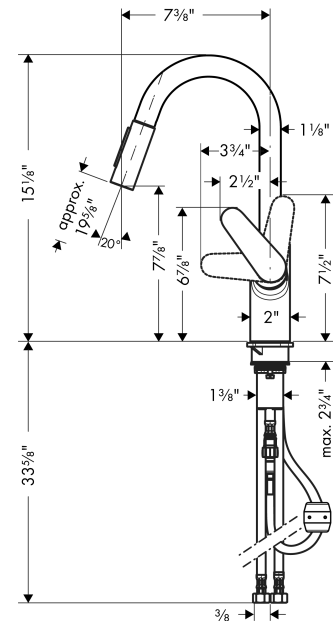

Focus

Prep Kitchen Faucet, 2-Spray Pull-Down, 1.75 GPM

Finish: **Chrome** Part no. : **04506001**

Description

Features

- Swivel range 150°
- Laminar spray, shower spray
- Toggle spray diverter with pause feature (allows temporary stop of water stream)
- MagFit magnetic shower holder
- Deck-mounted
- Maximum flow rate (at 3 bar): 6.6 l/min
- Ceramic cartridge
- G 3/8 hose connections
- Integrated non-return valve
- Extension length up to 50 cm
- Single handle kitchen faucet, connection hoses, fixation set, service key, installation manual

Technology

Compliance / Sustainability

Product image

Scale drawing

Focus
Prep Kitchen Faucet, 2-Spray Pull-Down, 1.75 GPM
 Finish: **Chrome** Part no. : **04506001**

Exploded drawing

Year of production: >11/20

Focus

Prep Kitchen Faucet, 2-Spray Pull-Down, 1.75 GPM

Finish: **Chrome** Part no. : **04506001**

Spare parts list

Year of production: >11/20

| Pos. | Description | Part no. | PC | PU |
|------|-----------------------------------|----------|----|----|
| 1 | handle | 98460000 | 0 | 1 |
| 2 | screw cover | 96338000 | 0 | 1 |
| 3 | flange | 95498000 | 0 | 1 |
| 4 | nut | 97209000 | 0 | 1 |
| 5 | cartridge, assy | 92730000 | 0 | 1 |
| 6 | locking screw for handle | 95140000 | 0 | 1 |
| 7 | seal | 95008000 | 0 | 1 |
| 9 | filter | 97735000 | 0 | 1 |
| 10 | O-ring 11x2 | 98127000 | 0 | 1 |
| 11 | non return valve | 93218000 | 0 | 1 |
| 12 | set of non return valves DW 15 | 97350000 | 0 | 1 |
| 13 | fixing set (Ø 34) | 95049000 | 0 | 1 |
| 14 | hose 1,50 m | 88624000 | 0 | 1 |
| 15 | connection hose 35½" M8x0,75 3/8" | 96316001 | 0 | 1 |
| 17 | service tool | 95910000 | 0 | 1 |
| 18 | O-ring 18x1,5 | 98231000 | 0 | 1 |
| 19 | O-ring 20x1 | 98140000 | 0 | 1 |
| 20 | connection hose 600 mm M10x1 | 95561000 | 0 | 1 |
| 21 | weight | 98551000 | 0 | 1 |
| 22 | aerator laminar M22x1 (15 l/min) | 95909000 | 0 | 1 |
| 23 | handspray | 98459001 | 0 | 1 |