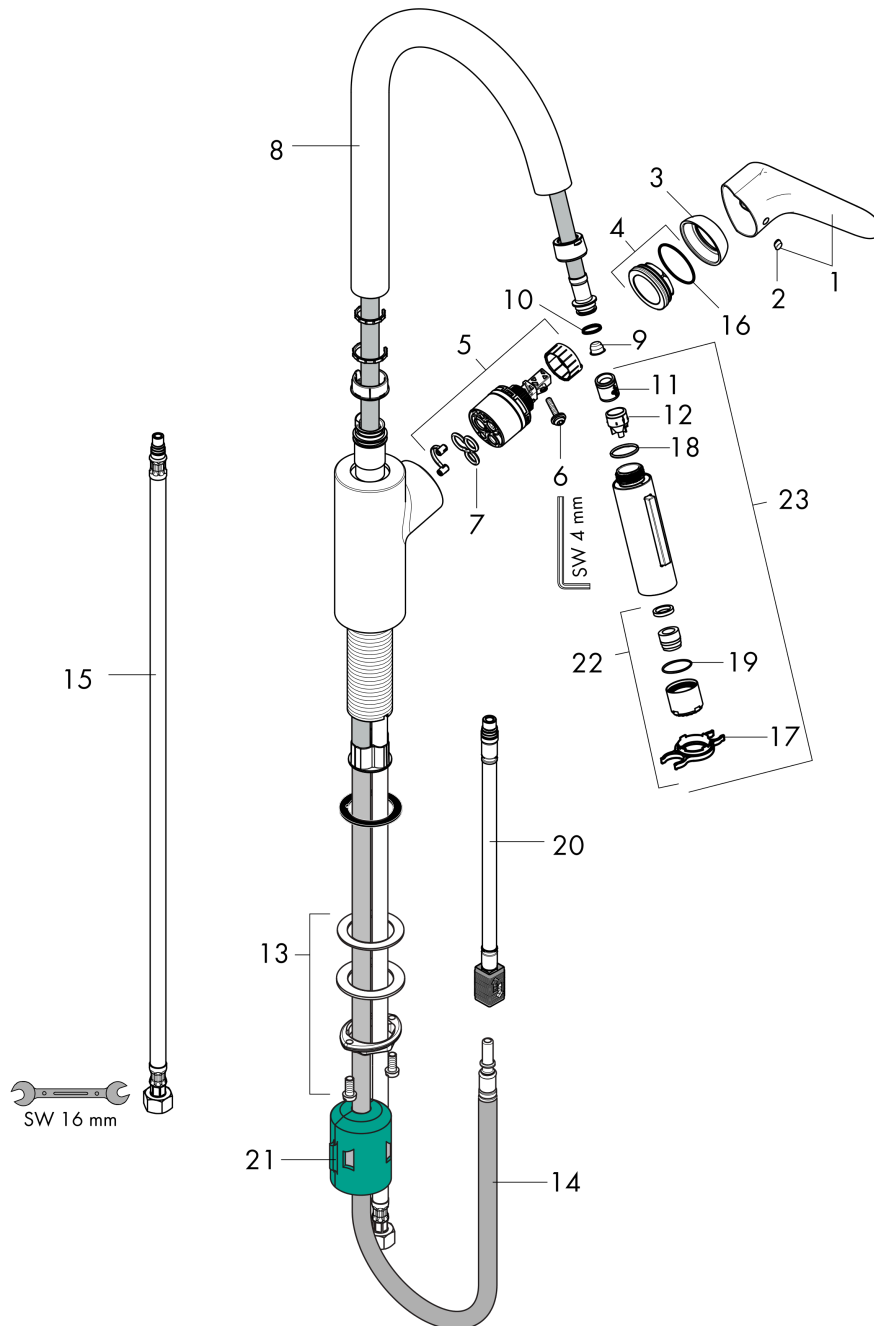

Focus

Prep Kitchen Faucet, 2-Spray Pull-Down, 1.75 GPM

Finish: **Chrome** Part no. : **04506001**

Description

Features

- Swivel range 150°
- Laminar spray, shower spray
- Toggle spray diverter with pause feature (allows temporary stop of water stream)
- MagFit magnetic shower holder
- Deck-mounted
- Maximum flow rate (at 3 bar): 6.6 l/min
- Ceramic cartridge
- G 3/8 hose connections
- Integrated non-return valve
- Extension length up to 50 cm
- Single handle kitchen faucet, connection hoses, fixation set, service key, installation manual

Technology

Compliance / Sustainability

Product image

Scale drawing

Focus
Prep Kitchen Faucet, 2-Spray Pull-Down, 1.75 GPM
 Finish: **Chrome** Part no. : **04506001**

Exploded drawing

Year of production: >11/20

Focus

Prep Kitchen Faucet, 2-Spray Pull-Down, 1.75 GPM

Finish: **Chrome** Part no. : **04506001**

Spare parts list

Year of production: >11/20

| Pos. | Description | Part no. | PC | PU |
|------|-----------------------------------|----------|----|----|
| 1 | handle | 98460000 | 0 | 1 |
| 2 | screw cover | 96338000 | 0 | 1 |
| 3 | flange | 95498000 | 0 | 1 |
| 4 | nut | 97209000 | 0 | 1 |
| 5 | cartridge, assy | 92730000 | 0 | 1 |
| 6 | locking screw for handle | 95140000 | 0 | 1 |
| 7 | seal | 95008000 | 0 | 1 |
| 9 | filter | 97735000 | 0 | 1 |
| 10 | O-ring 11x2 | 98127000 | 0 | 1 |
| 11 | non return valve | 93218000 | 0 | 1 |
| 12 | set of non return valves DW 15 | 97350000 | 0 | 1 |
| 13 | fixing set (Ø 34) | 95049000 | 0 | 1 |
| 14 | hose 1,50 m | 88624000 | 0 | 1 |
| 15 | connection hose 35½" M8x0,75 3/8" | 96316001 | 0 | 1 |
| 17 | service tool | 95910000 | 0 | 1 |
| 18 | O-ring 18x1,5 | 98231000 | 0 | 1 |
| 19 | O-ring 20x1 | 98140000 | 0 | 1 |
| 20 | connection hose 600 mm M10x1 | 95561000 | 0 | 1 |
| 21 | weight | 98551000 | 0 | 1 |
| 22 | aerator laminar M22x1 (15 l/min) | 95909000 | 0 | 1 |
| 23 | handspray | 98459001 | 0 | 1 |