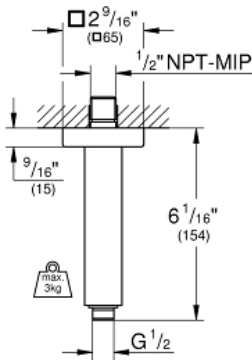

RAINSHOWER
MODEL # 27712000

Pure Freude
an Wasser

GROHE

GROHE CANADA, INC. | 5900 Avebury Road, Mississauga, Ontario, Canada L5R 3M3
Phone: 905-271-2929 | Fax: 905-271-9494 | info@grohe.ca

Product Description:
RAINSHOWER

Standard Specification:

- Material: Metal
  length 154 mm
- $\frac{1}{2}$ " NPT connection thread(s)
- GROHE StarLight chrome finish

Applicable Codes & Standards:

- ASME A112.18.1/CSA B125.1

Color:

- 27712000 StarLight Chrome