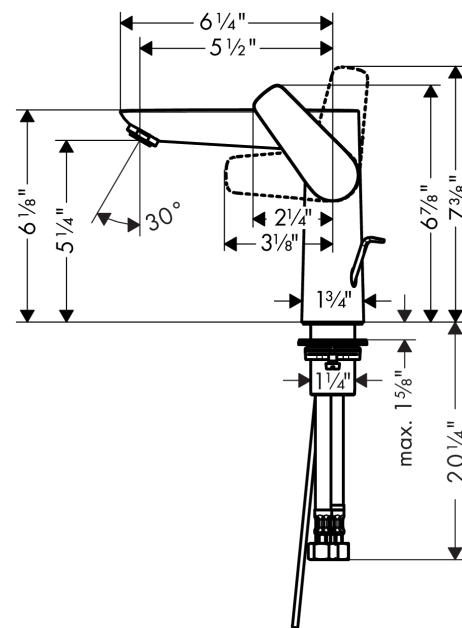

## Scale drawing

**Talis E**  
**Talis E 150 Single-Hole Faucet**  
Finishes : **chrome**    Part no. : **71754001**

## Exploded drawing

Year of production: >11/16

**Talis E**

**Talis E 150 Single-Hole Faucet**

Finishes : **chrome** Part no. : **71754001**

**Spare parts list**

Year of production: >11/16

Pos.	Description	Part no.	Price	PU
1	handle	92777000	-	1
2	screw cover	95704000	-	1
3	flange	95493000	-	1
4	nut	95178000	-	1
5	O-ring 24x2	98388000	-	1
6	cartridge, assy	95973001	-	1
7	seal	98865000	-	1
8	aerator M24x1 (4,5 l/min)	92877000	-	1
9	flat seal	98749000	-	1
10	fixing set (Ø 32)	13961000	-	1
11	lever collar	97548000	-	1
12	connection hose 17½" M10x1 3/8"	94071001	-	1
13	pull rod	96657000	-	1
a	pop up waste	88509000	-	1