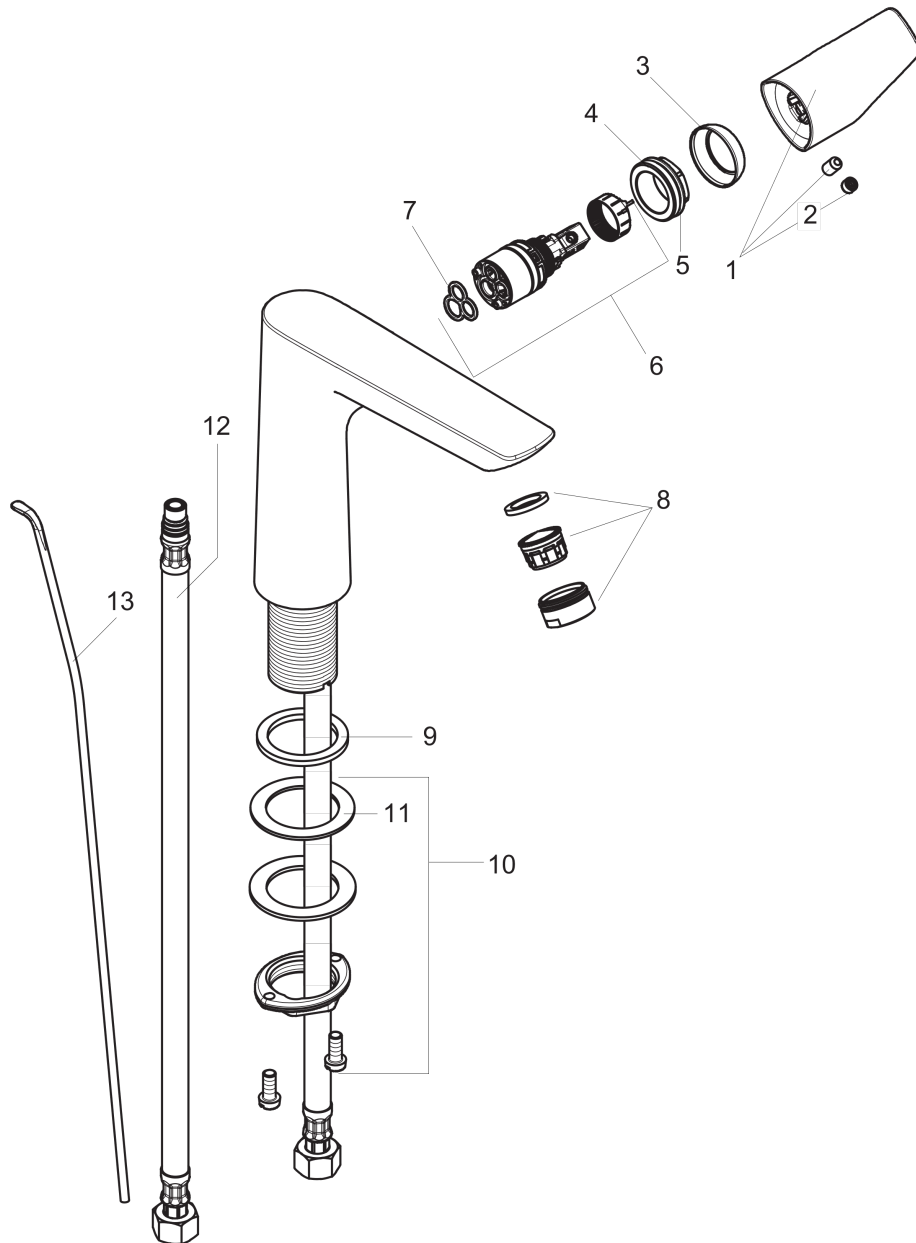

## Product image

## Scale drawing

**Talis E**  
**Talis E 150 Single-Hole Faucet**  
Finishes : **chrome**    Part no. : **71754001**

## Exploded drawing

Year of production: >11/16

**Talis E**

**Talis E 150 Single-Hole Faucet**

Finishes : **chrome** Part no. : **71754001**

**Spare parts list**

Year of production: >11/16

Pos.	Description	Part no.	Price	PU
1	handle	92777000	-	1
2	screw cover	95704000	-	1
3	flange	95493000	-	1
4	nut	95178000	-	1
5	O-ring 24x2	98388000	-	1
6	cartridge, assy	95973001	-	1
7	seal	98865000	-	1
8	aerator M24x1 (4,5 l/min)	92877000	-	1
9	flat seal	98749000	-	1
10	fixing set (Ø 32)	13961000	-	1
11	lever collar	97548000	-	1
12	connection hose 17½" M10x1 3/8"	94071001	-	1
13	pull rod	96657000	-	1
a	pop up waste	88509000	-	1