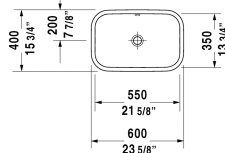

Happy D.2 Washbowl # 2314600000

< 23 5/8" Inch >

Washbowl	Dimension	Weight	Order number
ground, with overflow, without faucet deck, hardware included, overflow clip Chrome included, cUPC® listed*, 23 5/8" Inch			
Colors			
00 White			
Variant			
☒	23 5/8" x 15 3/4" Inch	30 lb	2314600000
Infobox			
* Complies with following standards: ASME A112.19.2/CSA B45.1			
Push button drain assembly for washbasins with overflow	2" Inch	0.8 lb	005052
Suitable products			
Vanity unit for console wall-mounted 2 drawers, upper drawer including cut-out for siphon and siphon cover, for above-counter basin Happy D.2, 39 3/8" x 21 5/8" Inch	39 3/8" x 21 5/8" Inch		HP4971
Vanity unit for console wall-mounted 2 drawers, upper drawer including cut-out for siphon and siphon cover, for above-counter basin Happy D.2, 51 1/8" x 21 5/8" Inch	51 1/8" x 21 5/8" Inch		HP4972
Vanity unit for console wall-mounted 4 drawers, upper drawer including cut-out for siphon and siphon cover, for above-counter basin Happy D.2, 63" x 21 5/8" Inch	63" x 21 5/8" Inch		HP4974 B
Vanity unit wall-mounted 2 drawers, upper drawer including cut-out for siphon and siphon cover, 1 console with one cut-out, 31 1/2" x 21 5/8" Inch	31 1/2" x 21 5/8" Inch		WT4985