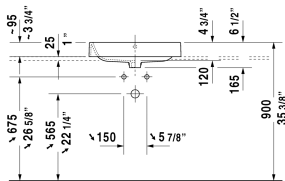

Happy D.2 Washbowl # 2314600000

< 23 5/8" Inch >

Washbowl	Dimension	Weight	Order number
ground, with overflow, without faucet deck, hardware included, overflow clip Chrome included, cUPC® listed*, 23 5/8" Inch			
Colors			
00 White			
Variant			
☒	23 5/8" x 15 3/4" Inch	30 lb	2314600000
Infobox			
* Complies with following standards: ASME A112.19.2/CSA B45.1			
Push button drain assembly for washbasins with overflow	2" Inch	0.8 lb	005052
Suitable products			
Vanity unit for console wall-mounted 2 drawers, upper drawer including cut-out for siphon and siphon cover, for above-counter basin Happy D.2, 39 3/8" x 21 5/8" Inch	39 3/8" x 21 5/8" Inch		HP4971
Vanity unit for console wall-mounted 2 drawers, upper drawer including cut-out for siphon and siphon cover, for above-counter basin Happy D.2, 51 1/8" x 21 5/8" Inch	51 1/8" x 21 5/8" Inch		HP4972
Vanity unit for console wall-mounted 4 drawers, upper drawer including cut-out for siphon and siphon cover, for above-counter basin Happy D.2, 63" x 21 5/8" Inch	63" x 21 5/8" Inch		HP4974 B
Vanity unit wall-mounted 2 drawers, upper drawer including cut-out for siphon and siphon cover, 1 console with one cut-out, 31 1/2" x 21 5/8" Inch	31 1/2" x 21 5/8" Inch		WT4985

All drawings contain the necessary measurements which are subject to standard tolerances. They are stated in inch & mm and are non-binding. Exact measurements, in particular for customized installation scenarios, can only be taken from the finished ceramic piece.