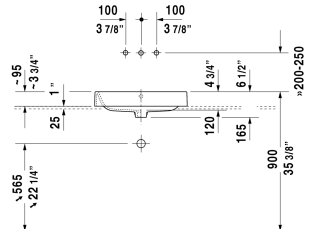

Happy D.2 Washbowl # 2314600000

< 23 5/8" Inch >

Washbowl	Dimension	Weight	Order number
ground, with overflow, without faucet deck, hardware included, overflow clip Chrome included, cUPC® listed*, 23 5/8" Inch			
Colors			
00 White			
Variant			
☒	23 5/8" x 15 3/4" Inch	30 lb	2314600000
Infobox			
* Complies with following standards: ASME A112.19.2/CSA B45.1			
Push button drain assembly for washbasins with overflow	2" Inch	0.8 lb	005052
Suitable products			
Vanity unit for console wall-mounted 2 drawers, upper drawer including cut-out for siphon and siphon cover, for above-counter basin Happy D.2, 39 3/8" x 21 5/8" Inch	39 3/8" x 21 5/8" Inch		HP4971
Vanity unit for console wall-mounted 2 drawers, upper drawer including cut-out for siphon and siphon cover, for above-counter basin Happy D.2, 51 1/8" x 21 5/8" Inch	51 1/8" x 21 5/8" Inch		HP4972
Vanity unit for console wall-mounted 4 drawers, upper drawer including cut-out for siphon and siphon cover, for above-counter basin Happy D.2, 63" x 21 5/8" Inch	63" x 21 5/8" Inch		HP4974 B
Vanity unit wall-mounted 2 drawers, upper drawer including cut-out for siphon and siphon cover, 1 console with one cut-out, 31 1/2" x 21 5/8" Inch	31 1/2" x 21 5/8" Inch		WT4985

All drawings contain the necessary measurements which are subject to standard tolerances. They are stated in inch & mm and are non-binding. Exact measurements, in particular for customized installation scenarios, can only be taken from the finished ceramic piece.