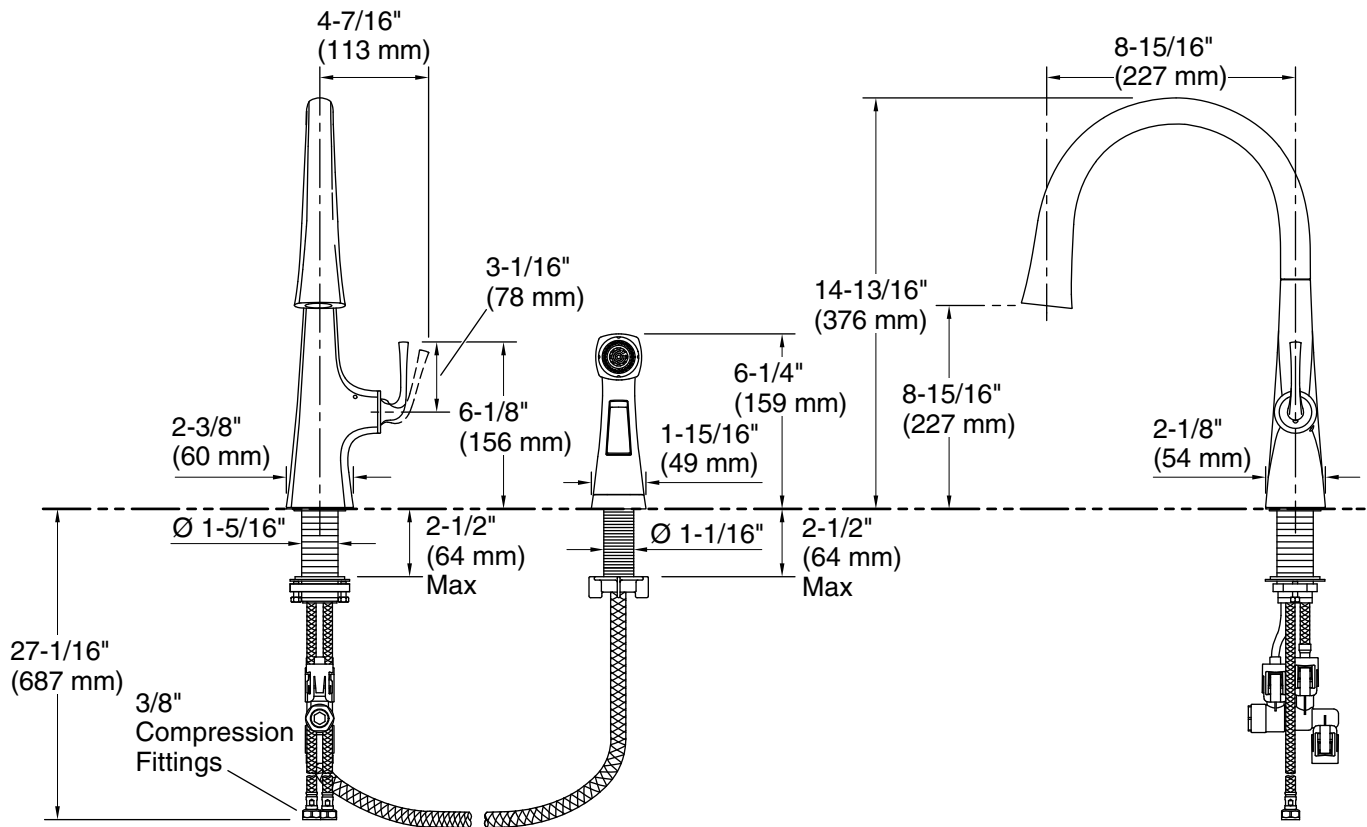

Technical Information

All product dimensions are nominal.

Faucet:

Flow rate: 1.5 gal/min (5.7 l/min)

Sidespray:

Flow rate: 2.2 gal/min (8.3 l/min)

Pressure: 60 psi (4.1 bar)

Drain included: No

Spout:

Spout reach: 8-15/16" (227 mm)

Notes

Install this product according to the installation instructions.

ADA complaint for faucet handles only.

ADA, CSA B651 compliant when installed to the specific requirements of these regulations.