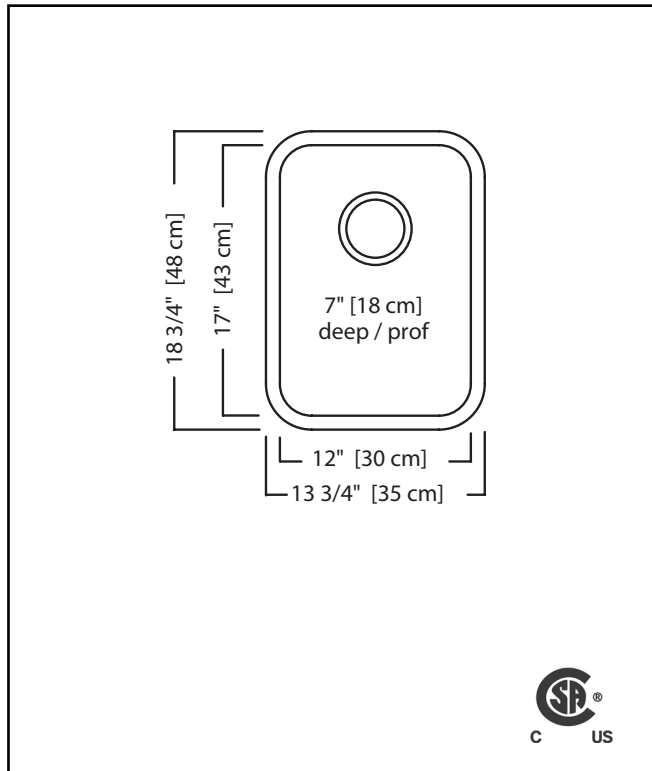

KINDRED

STEEL QUEEN

SINGLE BOWL 20 GAUGE UNDERMOUNT

MODEL: QSUA1914-7

- ✓ Resilient finish offers lasting durability
- ✓ Rear off-set drain maximizes the usable bottom surface of the bowl while also creating extra cabinet space beneath the sink
- ✓ Sound dampening system that reduces excess noise from running water and disposal vibration
- ✓ Undermount installation creates a seamless profile to bring sleek style to any kitchen

TECHNICAL FEATURES

OVERALL SINK SIZE (OD)	18 3/4" FB x 13 3/4" LR
BOWL SIZE (ID)	17" FB x 12" LR x 7" DP
MINIMUM CABINET SIZE	18"
MATERIAL	20 Gauge
CORNER RADIUS	50 mm
STAINLESS STEEL FINISH	Satin Finish Bowl with Silk Finished Rim
DRAIN HOLE LOCATION	Rear
INSTALLATION TYPE	Undermount
SOUND COATING	Undercoating
WEIGHT	6.7 lbs
WARRANTY	Limited Lifetime
COUNTRY OF ORIGIN	Canada