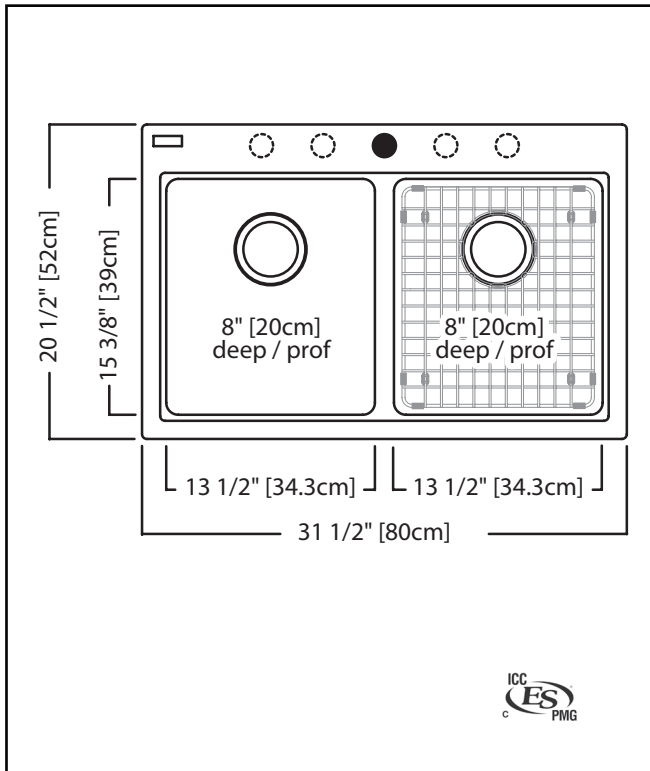

KINDRED

GRANITE SERIES

DOUBLE BOWL 31" TOPMOUNT/ DROP IN SINK

MODEL: KGDL2031-8CH (CHAMPAGNE)

MODEL: KGDL2031-8ON (ONYX)

MODEL: KGDL2031-8ES (MOCHA)

MODEL: KGDL2031-8SG (STORM)

MODEL: KGDL2031-8SM (SHADOW GREY)

TECHNICAL FEATURES

OVERALL SINK SIZE (OD)	20 1/2" FB x 31 1/2" LR
EQUAL BOWL SIZES (ID)	15 3/8" FB x 13 1/2" LR x 8" DP
MINIMUM CABINET SIZE	33"
CORNER RADIUS	20 mm
DRAIN HOLE LOCATION	Rear
INSTALLATION TYPE	Topmount/Drop In
SOUND DAMPENING	Natural Sound Absorbing
WEIGHT	50.6 lbs
WARRANTY	Limited Lifetime
COUNTRY OF ORIGIN	Slovakia