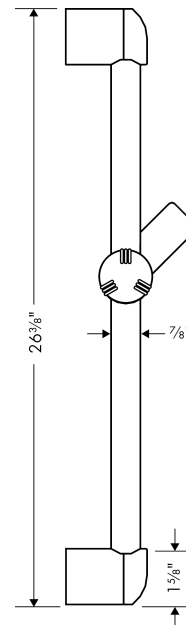

Unica

Wallbar E, 24"

Finishes : **brushed nickel** Part no. : **06890820**

Description

Features

- Consists of: Wallbar, Soap dish, Slider
- Angle-adjustable holder pivots left and right, slides easily and locks in place

Product image

Scale drawing

Unica

Wallbar E, 24"

Finishes : brushed nickel

Part no. : 06890820

Exploded drawing

Year of production: >07/02

Unica

Wallbar E, 24"

Finishes : **brushed nickel** Part no. : **06890820**

Spare parts list

Year of production: >07/02

Pos.	Description	Part no.	PC	PU
1	cover	88534820	0	1
2	tile-matching-disk	96184000	0	1
3	support, assy	88590820	0	1
4	soap dish	88700000	0	1