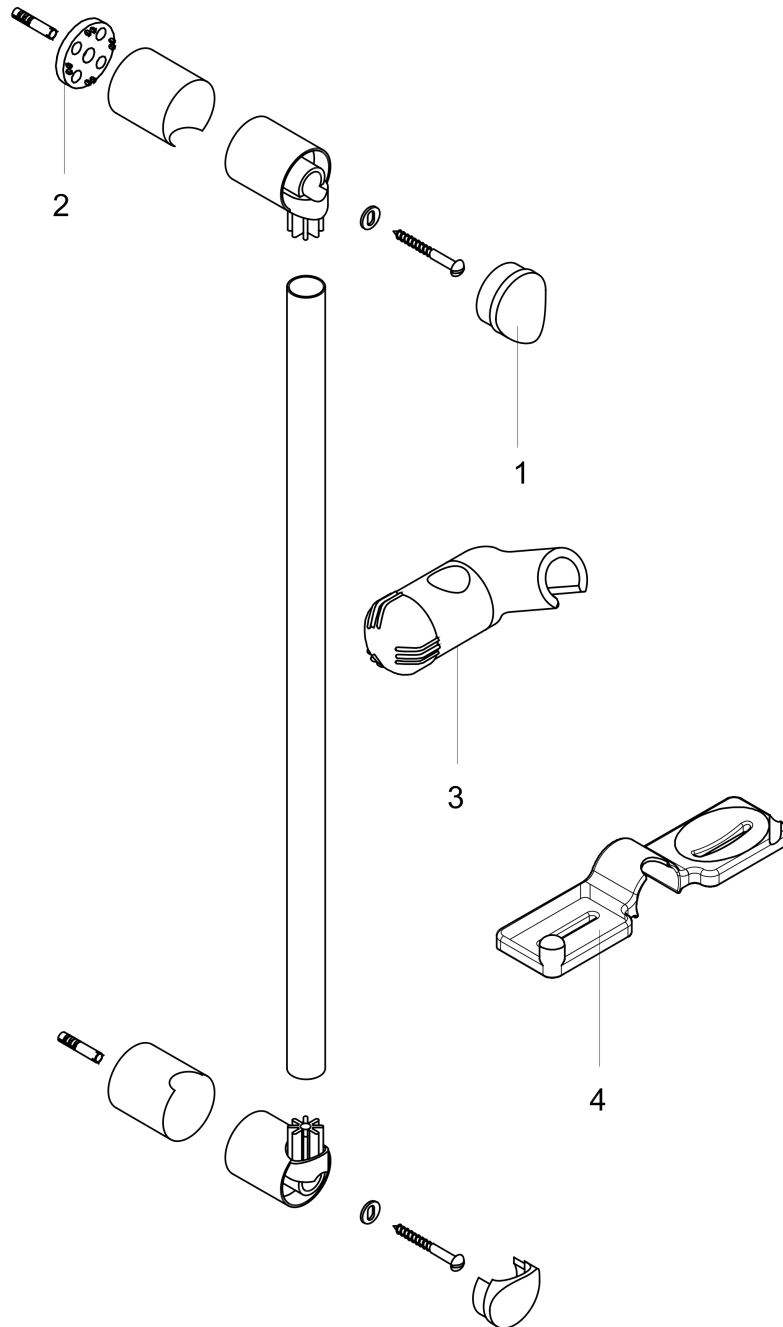

Unica

Wallbar E, 24"

Finishes : **brushed nickel** Part no. : **06890820**

Description

Features

- Consists of: Wallbar, Soap dish, Slider
- Angle-adjustable holder pivots left and right, slides easily and locks in place

Product image

Scale drawing

Unica

Wallbar E, 24"

Finishes : brushed nickel

Part no. : 06890820

Exploded drawing

Year of production: >07/02

Unica

Wallbar E, 24"

Finishes : **brushed nickel** Part no. : **06890820**

Spare parts list

Year of production: >07/02

Pos.	Description	Part no.	PC	PU
1	cover	88534820	0	1
2	tile-matching-disk	96184000	0	1
3	support, assy	88590820	0	1
4	soap dish	88700000	0	1