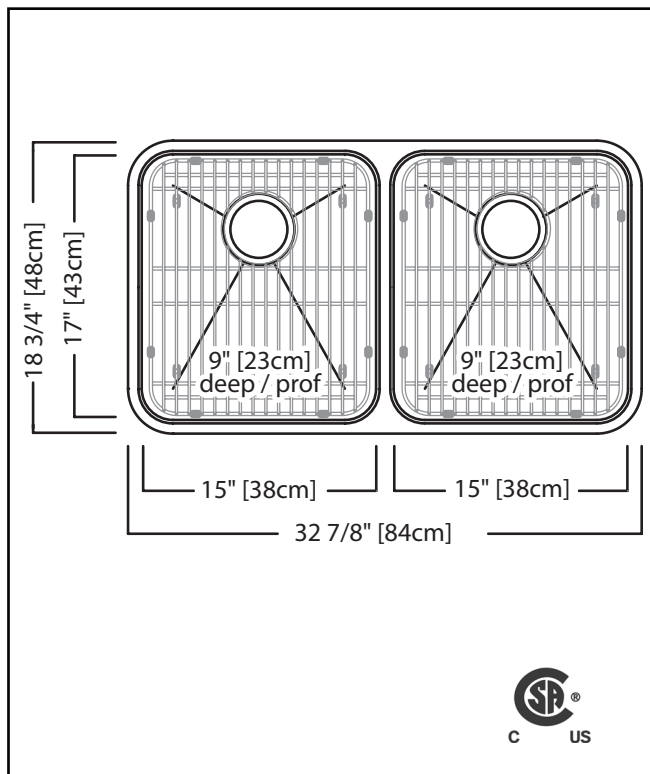

KINDRED

KINDRED COLLECTION

DOUBLE BOWL 18 GAUGE UNDERMOUNT

MODEL: KSD1UA-9D

- ✓ 18 gauge high quality stainless steel with exceptional resistance to staining and corrosion
- ✓ Deep bowls easily accommodates pots and pans and minimizes splashing
- ✓ Sound dampening pads and undercoating reduce clanking and splashing noises, so you can enjoy a quiet sink
- ✓ Undermount installation creates a seamless profile and brings sleek style to any kitchen

TECHNICAL FEATURES

| | |
|------------------------|---|
| OVERALL SINK SIZE (OD) | 18 3/4" FB x 32 7/8" LR |
| EQUAL BOWL SIZE (ID) | 17" FB x 15" LR x 9" DP |
| MINIMUM CABINET SIZE | 36" |
| MATERIAL | 18 Gauge |
| CORNER RADIUS | 50 mm |
| STAINLESS STEEL FINISH | Silk Finished Bowl with Silk Finished Rim |
| DRAIN HOLE LOCATION | Rear |
| INSTALLATION TYPE | Undermount |
| SOUND COATING | Sound pads & Undercoating |
| WEIGHT | 27.2 lbs |
| WARRANTY | Limited Lifetime |
| COUNTRY OF ORIGIN | Canada |