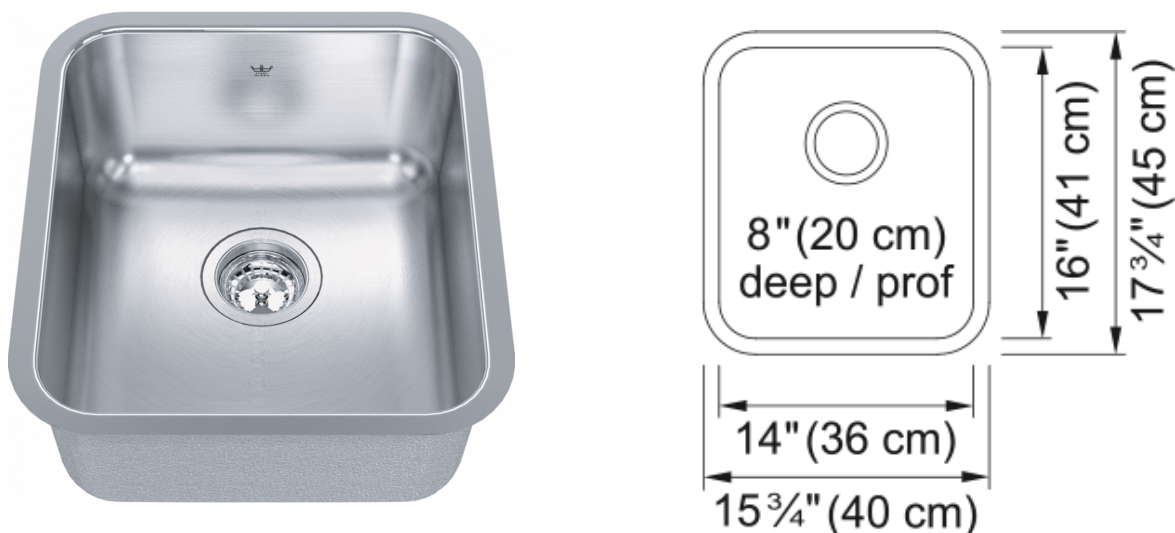

Steel Queen Undermount Sink QSUA1816-8 | 122.0202.335

Steel Queen 15.75-in x 17.75-in Undermount Single Bowl Stainless Steel Hospitality Sink. This stainless steel sink is the perfect choice for a home renovator looking to update a home bar or add additional prep space in the kitchen. Designed for performance with smooth edges and a bright satin finish that will stand up to everyday tasks. Steel Queen sinks are made from durable 20-gauge stainless steel with a finish that will stand up to the demands of everyday life. Backed with a limited lifetime warranty, you can trust that this Kindred sink will provide you with reliable performance for years to come.

Aspect

Sink type	Sink
Type of material	Stainless steel
Number of bowls	1
Color	Steel
Surface finish	High gloss

Product Dimensions

Exterior size: right to left	15.748
Exterior size: front to back	17.717
Large bowl size: right to left	14.173
Large bowl size: front to back	16.142
Large bowl: depth	7.874

Installation

Minimum cabinet size	18"
----------------------	-----

Product specifications

Installation type	Undermount
Drain hole	3 1/2"
Position of drainer	No drainer

Product identification

Product brand	Kindred
Collection	Steel Queen
Certified by	CSA