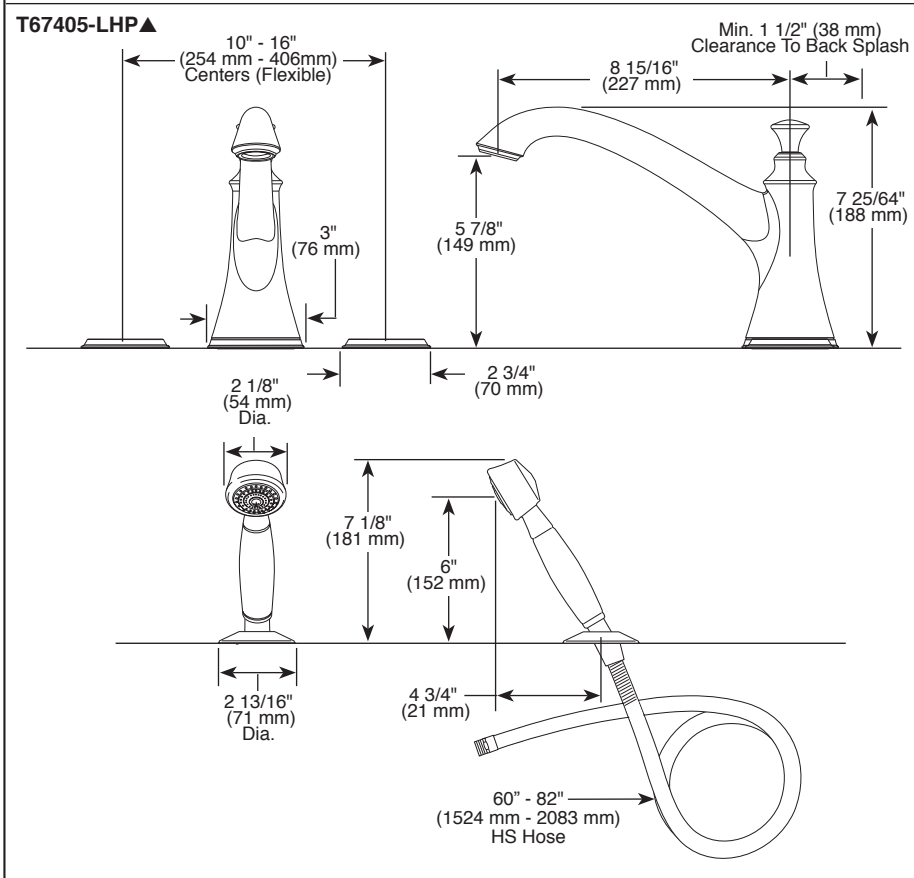

▲ Designate Proper Finish Suffix

Brizo Kitchen & Bath Company reserves the right (1) to make changes in specifications and materials, and (2) to change or discontinue models, both without notice or obligation. Dimensions are for reference only. See current full-line price book or www.brizo.com for finish options and product availability.

BSP-B-T67305-LHP Rev. F

Brizo Kitchen & Bath Company

55 E. 111th Street, Indianapolis, Indiana 46280
350 South Edgeware Road, St. Thomas, ON N5P 4L1
© 2017 Brizo Kitchen & Bath Company