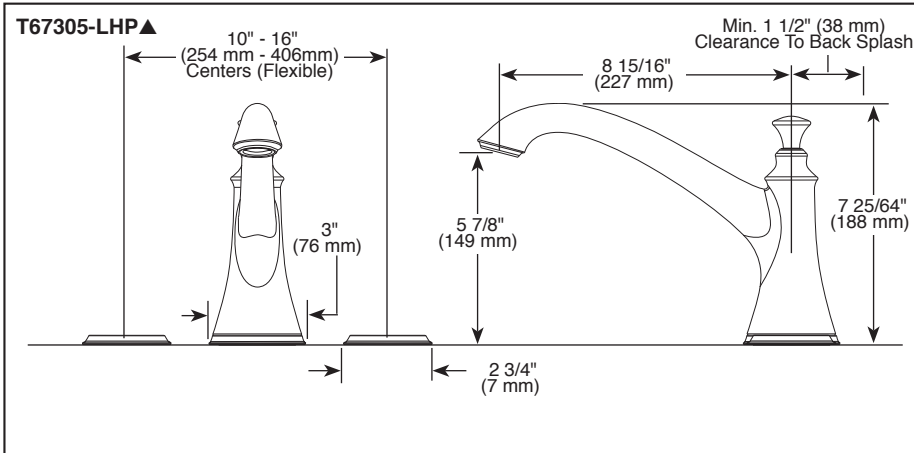

▲ Designate Proper Finish Suffix

Brizo Kitchen & Bath Company reserves the right (1) to make changes in specifications and materials, and (2) to change or discontinue models, both without notice or obligation. Dimensions are for reference only. See current full-line price book or www.brizo.com for finish options and product availability.

BSP-B-T67305-LHP Rev. F

Brizo Kitchen & Bath Company

55 E. 111th Street, Indianapolis, Indiana 46280
350 South Edgeware Road, St. Thomas, ON N5P 4L1
© 2017 Brizo Kitchen & Bath Company