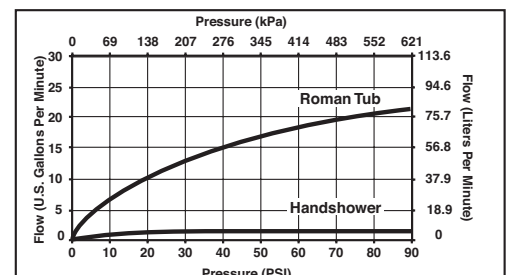

▲ Designate Proper Finish Suffix

Brizo Kitchen & Bath Company reserves the right (1) to make changes in specifications and materials, and (2) to change or discontinue models, both without notice or obligation. Dimensions are for reference only. See current full-line price book or www.brizo.com for finish options and product availability.

BSP-B-T67305-LHP Rev. F

Brizo Kitchen & Bath Company

55 E. 111th Street, Indianapolis, Indiana 46280
350 South Edgeware Road, St. Thomas, ON N5P 4L1
© 2017 Brizo Kitchen & Bath Company