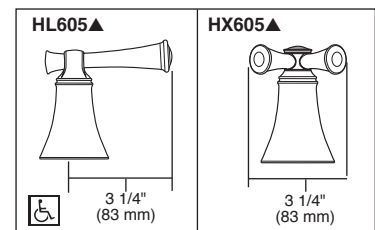

▲ Designate Proper Finish Suffix

Brizo Kitchen & Bath Company reserves the right (1) to make changes in specifications and materials, and (2) to change or discontinue models, both without notice or obligation. Dimensions are for reference only. See current full-line price book or www.brizo.com for finish options and product availability.

BSP-B-T67305-LHP Rev. F

Brizo Kitchen & Bath Company

55 E. 111th Street, Indianapolis, Indiana 46280
350 South Edgeware Road, St. Thomas, ON N5P 4L1
© 2017 Brizo Kitchen & Bath Company