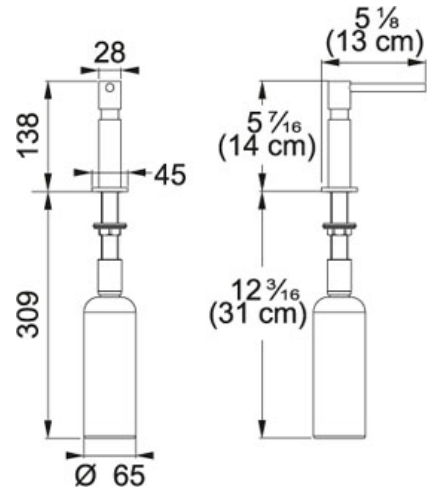

# Soap dispenser SD-500 Chrome | 119.0068.281

FAMILY : Kitchen solutions | SERIE : Soap dispenser | MODEL : SD-500 | FINISH : Chrome | INSTALLATION TYPE : Sink/Worktop | STYLE : Contemporary

---

## TECHNICAL DATA

---

Applicable Pump style soap dispenser. 16 ounce bottle fills from above the sink.  
to Requires a 1 3/8" hole.

---