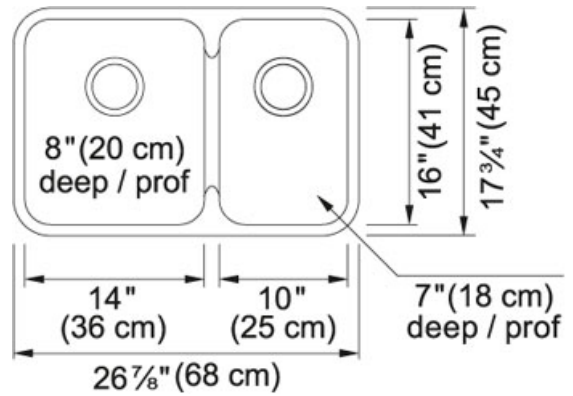

### TECHNICAL DATA

Width overall	17 3/4"
Length overall	26 7/8"
Width of large bowl	16"
Length of large bowl	14"
Depth of large bowl	8"
Width of small bowl	16"
Length of small bowl	10"
Depth of small bowl	7"
Cabinet Size	30"
Number of Bowls	2
Waste Outlet Diameter	3 1/2"
Cut-Out Template	Yes
Faucet Hole	None
Type of Material	20 Gauge Stainless Steel
Surface Finish	SILK
Waste Kit Included	YES