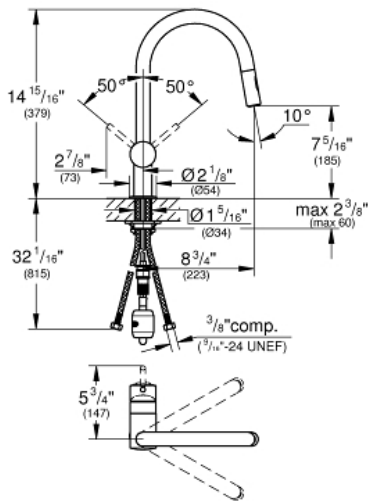

MINTA
Single-Handle Kitchen Faucet
MODEL # 31378003

Pure Freude
an Wasser

GROHE

Product Description:
MINTA
Single-Handle Kitchen Faucet

Standard Specification:

- C-spout
- Single hole installation
- **GROHE SilkMove** ceramic cartridge
- **GROHE StarLight** chrome finish
- Adjustable flow rate limiter
- Pull-out dual spray
- Diverter: laminar spray/SpeedClean shower jet
- Swivel Spout
- Integrated non-return valve
- **SpeedClean** anti-lime system
- Flexible hose connections
- Quick installation system
- Single Lever handle
- Variable Handle Positioning
- Spout Reach 8 9/16"
- Protected against backflow
- Max Flow Rate: 1.75 gpm (6.6 L/min)

Color:

- 31378003 StarLight Chrome