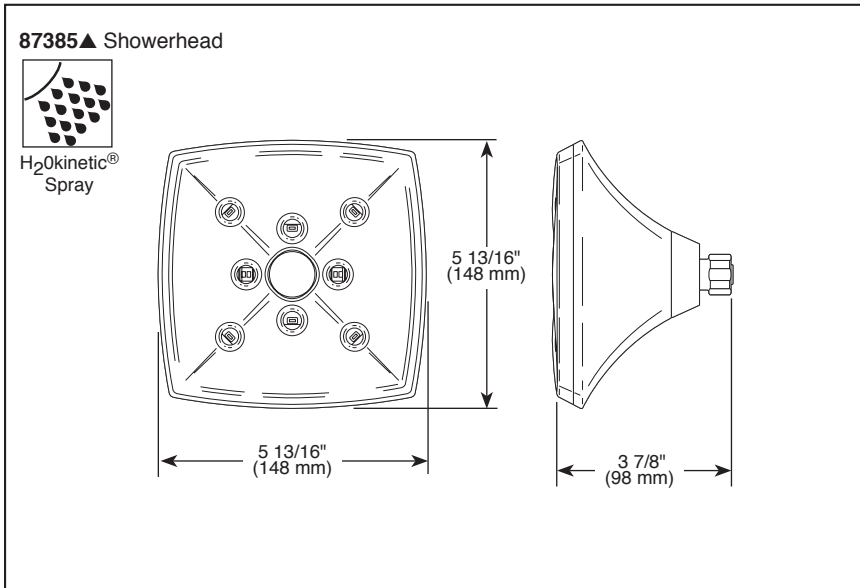

Submitted Model No.: _____

Specific Features: _____

▲ Designate proper finish suffix

BRIZO®

SHOWERHEAD

■ Charlotte® Bath Collection

FEATURES:

- H₂O Kinetic Technology® single function showerhead

STANDARD SPECIFICATIONS:

- Max. 1.75 gpm @ 80 psi, 6.6 L/min @ 550 kPa
- Finished sprayface matches shell finish
- Showerhead has 1/2"-14 NPSM female connection
- Optional solid brass showerarm (RP70909▲)
- Wrench flats for tightening
- Showerhead ball nut pivots and rotates