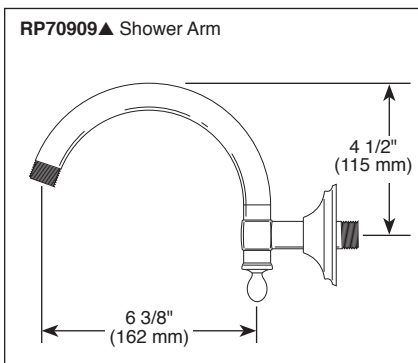

▲ Designate proper finish suffix

BRIZO®

SHOWERHEAD

■ Charlotte® Bath Collection

FEATURES:

- H₂O Kinetic Technology® single function showerhead

STANDARD SPECIFICATIONS:

- Max. 1.75 gpm @ 80 psi, 6.6 L/min @ 550 kPa
- Finished sprayface matches shell finish
- Showerhead has 1/2"-14 NPSM female connection
- Optional solid brass showerarm (RP70909▲)
- Wrench flats for tightening
- Showerhead ball nut pivots and rotates

WARRANTY

- Lifetime limited warranty on parts (other than electronic parts and batteries) and finishes: or, for commercial users, for 5 years from date of purchase.
- 5 year limited warranty on electronic parts (other than batteries); or, for commercial users, for 1 year from the date of purchase. No warranty is provided on batteries.

COMPLIES WITH:

- ASME A112.18.1 / CSA B125.1
- EPA WaterSense®