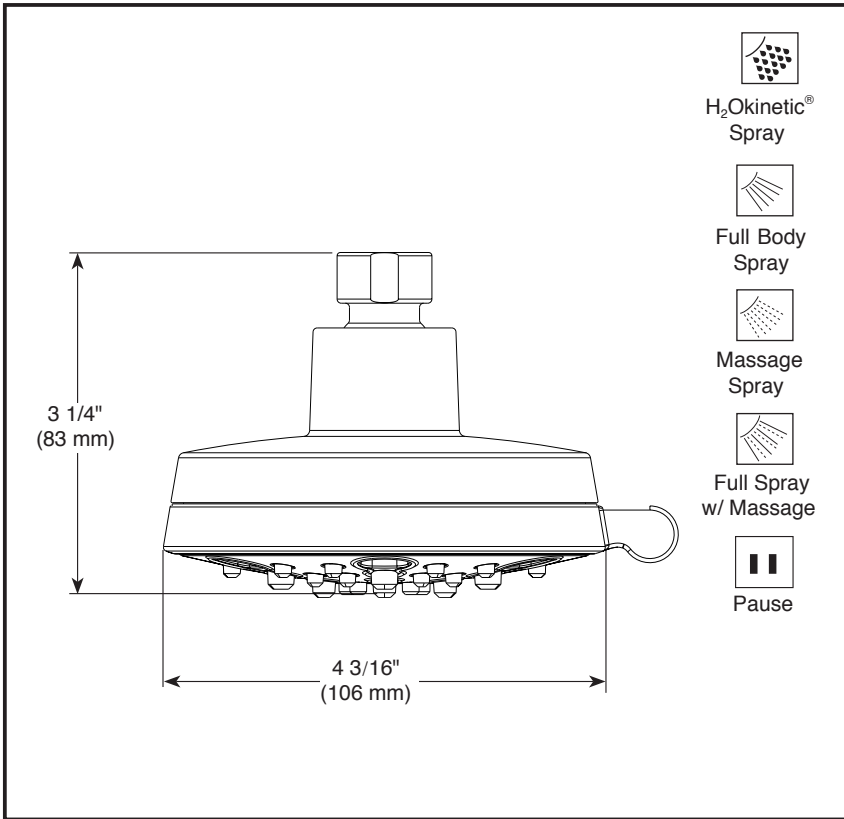

Submitted Model No.: _____

Specific Features: _____

▲ Designate proper finish suffix

see what Delta can do™

SHOWERHEAD

- H₂Okinetic[®] Showerhead
- 5-Spray Setting Showerhead

FEATURES:

- Touch-Clean[®] Nozzles

STANDARD SPECIFICATIONS:

- Showerhead with five settings – pause is a non-positive shut-off
- Standard 1/2" pipe fitting
- Easy-turn spray dial
- Metal ball connector
- Maximum 1.75 gpm @ 80 psi, 6.6 L/min @ 550 kPa (52638-▲18-PK only)
- Maximum 1.5 gpm @ 80 psi, 5.7L/min @ 550 kPa (52638-▲15-PK only)