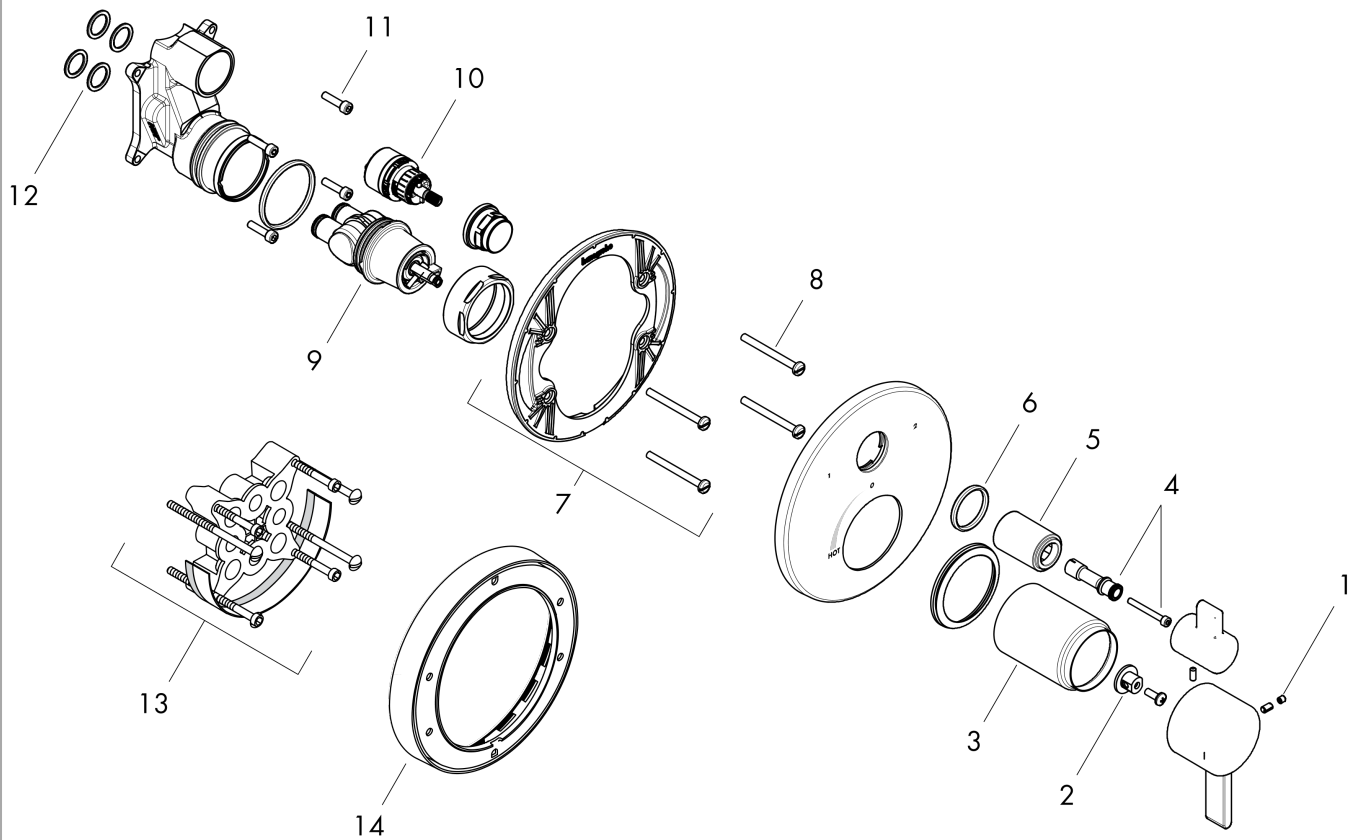

Ecostat
Pressure Balance Trim S with Diverter
 Finishes : **chrome** Part no. : **04447000**

Exploded drawing

Year of production: >04/12

Ecostat
Pressure Balance Trim S with Diverter
 Finishes : **chrome** Part no. : **04447000**

Spare parts list

Year of production: >04/12

Pos.	Description	Part no.	Price	PU
1	screw cover	95181000	-	1
2	adapter for handle	92756000	-	1
3	sleeve	88765000	-	1
4	adapter for handle	88772000	-	1
5	sleeve	95253000	-	1
6	O-ring 29x3	98371000	-	1
7	sub plate	96447000	-	1
8	set of fixing screws	96454000	-	1
9	cartridge, assy	88727000	-	1
10	shut off unit with selector	98283000	-	1
11	set of screws	96525000	-	1
12	O-ring 16x2	98133000	-	1
13	extension 22 mm (Ø 170 mm)	13596000	-	1
14	extension 25 mm	13595000	-	1
a	handle	88763000	-	1
b	handle for shut off unit	88767000	-	1
c	set of fixing screws	97747000	-	1