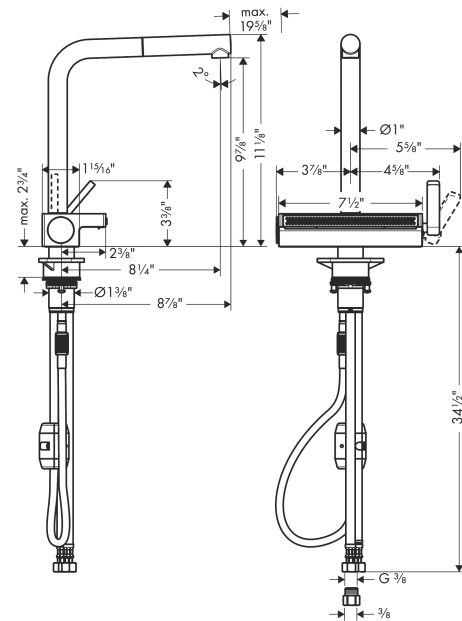

Aquno Select
Kitchen Faucet, 2-Spray Pull-Out, 1.75 GPM
 Finishes : **chrome** Part no. : **73836001**

Description

Features

- Swivel range adjustable in 3 steps: 60°, 110° or 150°
- Laminar spray, SatinFlow
- Change between SatinFlow and pull-out sprayer at the touch of a button
- MagFit magnetic sprayhead docking
- Single-hole installation, recommendation: the middle of tap hole drilling should be max. 45 mm from the back side of the bowl
- Flow: 1.75 GPM (6.6 L/Min)
- Ceramic cartridge
- 3/8" connections
- Integrated double backflow prevention
- 1 3/8" Mounting hole required, recommendation: the middle of tap hole drilling should be max. 45 mm from the back side of of the bowl

Item details

List Price \$ 760.00

Technology

Compliance

Product image

Scale drawing

Aquno Select
Kitchen Faucet, 2-Spray Pull-Out, 1.75 GPM
 Finishes : **chrome** Part no. : **73836001**

Exploded drawing