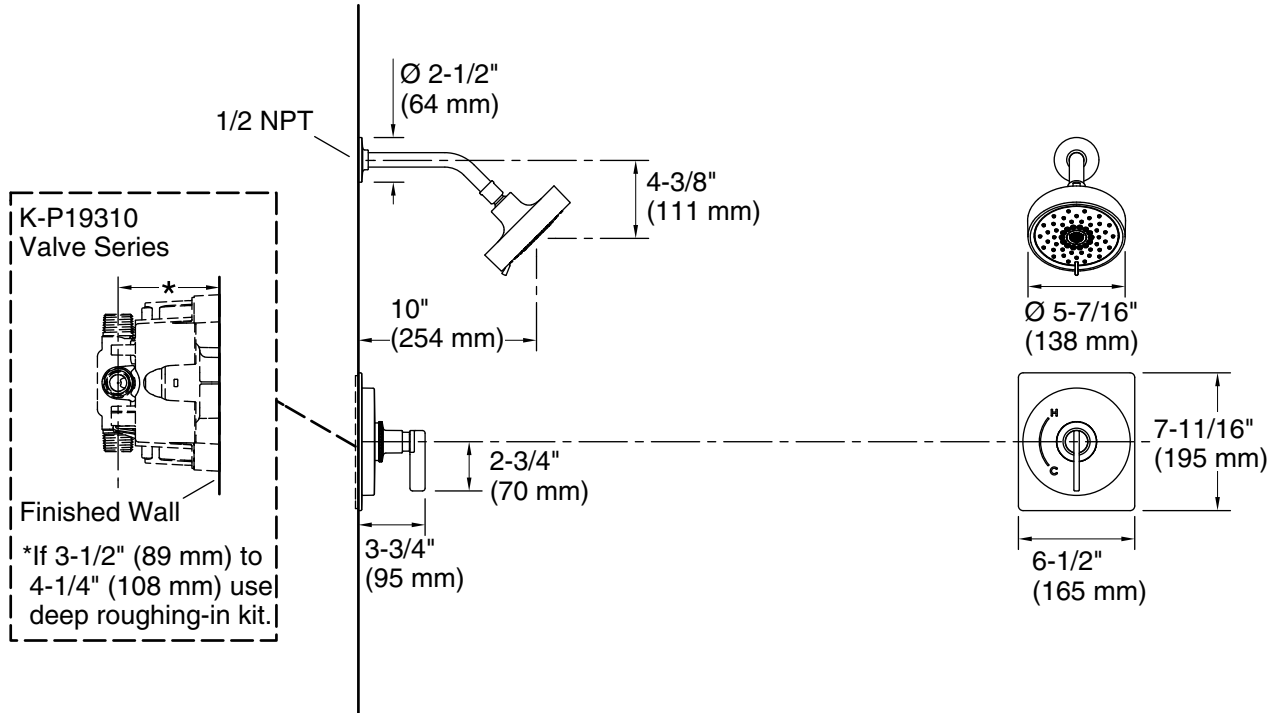

**Technical Information**

All product dimensions are nominal.

Drain included: No

**Showerhead/Body Spray:**

Rated maximum flow: 1.75 gal/min (6.6 l/min)

Pressure: 60 psi (4.1 bar)

**Notes**

Install this product according to the installation instructions.