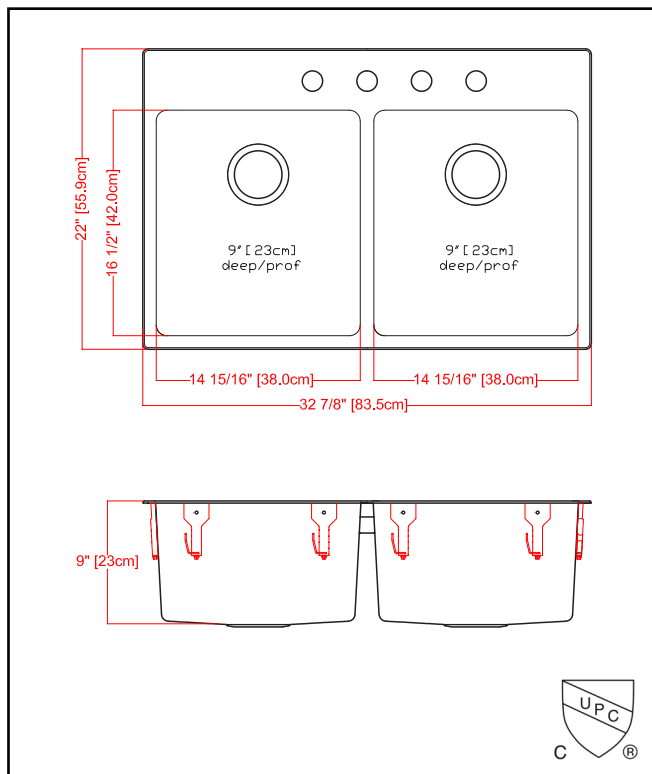

KINDRED

BROOKMORE

DOUBLE BOWL 18 GAUGE TOPMOUNT/DROP IN

MODEL: BDL2233-9-4 (4 FAUCET HOLES)

MODEL: BDL2233-9-3 (3 FAUCET HOLES)

MODEL: BDL2233-9-1 (1 FAUCET HOLE)

- ✓ **Revolutionary Installation:** EZ Torque™ simplified fastener system allows you to drop and drill your sink into place, securely locking the sink to the countertop.
- ✓ **Quality Beyond Material:** Designed with 18 gauge quality stainless steel with exceptional resistance to staining and corrosion
- ✓ **Larger Bowl Capacity:** A generous capacity bowl that is made even more spacious with the tighter radius corners, creating ample space for all your prepping and cleaning needs.
- ✓ **Rear Drain Placement:** The rear drain maximizes the usable bottom surface of the bowl while also creating extra cabinet space beneath the sink.

TECHNICAL FEATURES

| | |
|------------------------|---------------------------|
| OVERALL SINK SIZE (OD) | 22" FB x 32 7/8" LR |
| EQUAL BOWL SIZE (ID) | 16 1/2" FB x 14 15/16" LR |
| BOWL DEPTH | 9" |
| MINIMUM CABINET SIZE | 36" |
| MATERIAL | 18 Gauge |
| BOWL CORNER RADIUS | 20 mm |
| STAINLESS STEEL FINISH | Satin |
| DRAIN HOLE LOCATION | Rear |
| INSTALLATION TYPE | Topmount/Drop In |
| SOUND COATING | Sound pads |
| WARRANTY | Limited Lifetime |
| COUNTRY OF ORIGIN | China |