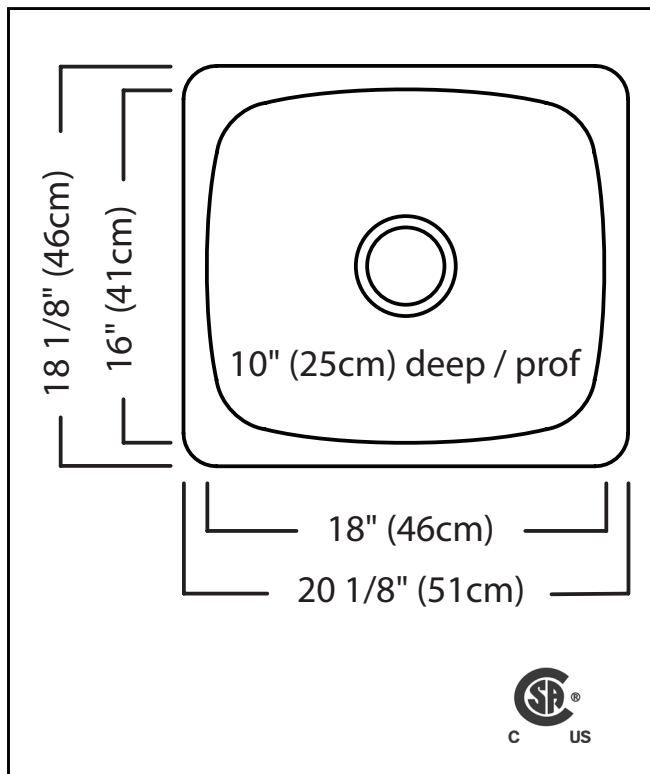

## TECHNICAL FEATURES

OVERALL SINK SIZE (OD)	18 1/8" FB x 20 1/8" LR
BOWL SIZE (ID)	16" FB x 18" LR x 10" DP
MINIMUM CABINET SIZE	21"
MATERIAL	20 Gauge
BOWL CORNER RADIUS	70 mm
STAINLESS STEEL FINISH	Satin Finished Bowl with Mirror Finished Rim
DRAIN HOLE LOCATION	Center
INSTALLATION TYPE	Undermount
SOUND COATING	Undercoating
WEIGHT	12.1lbs
WARRANTY	Limited Lifetime
COUNTRY OF ORIGIN	Canada