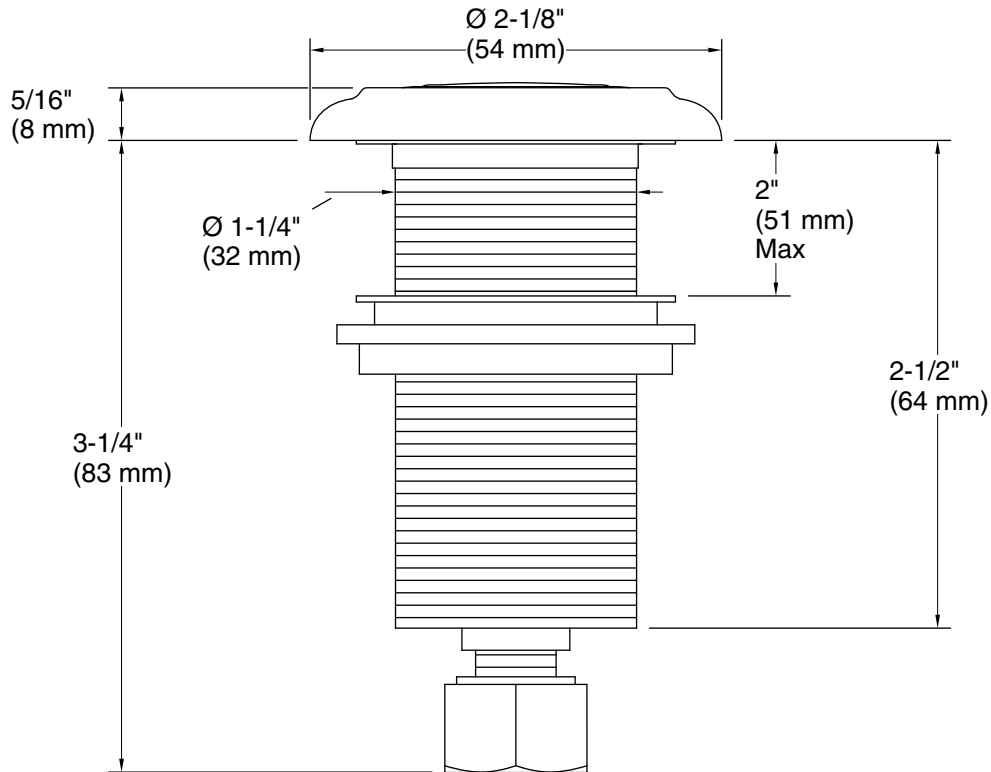

Features

- Air switch easily mounts to your sink or countertop
- Provides a decorative alternative to conventional wall-mount toggle switch
- Coordinates with traditional-style faucets
- Includes button and 6' (1829 mm) air line

Technical Information

All product dimensions are nominal.

Material: Brass/Plastic