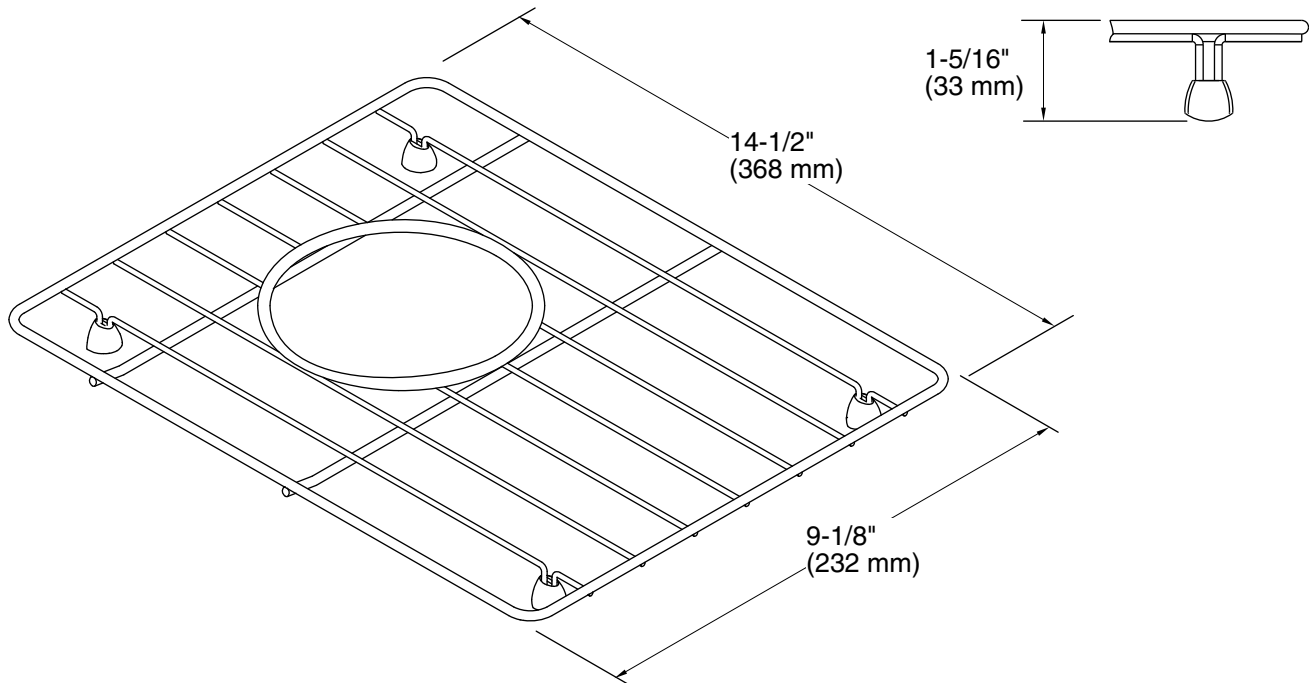

Features

- Fits in the small bowl of the K-6426 and K-6427 Whitehaven kitchen sinks
- Helps protect sink surface from daily wear
- Dishwasher-safe
- Rubber feet provide added protection

Material

- Durable stainless steel construction

Color	Code	Description
	ST	Stainless Steel

Technical Information

All product dimensions are nominal.

Material: Stainless Steel