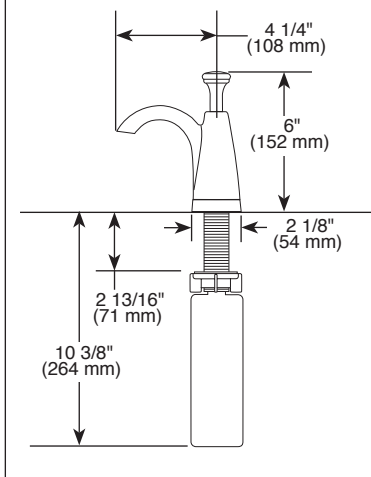

999-DST

999-DST with optional soap dispenser RP47280

Submitted Model No.: \_\_\_\_\_

Specific Features: \_\_\_\_\_

Optional Soap Dispenser RP47280

▲ Designate proper finish suffix

### STANDARD SPECIFICATIONS:

- EZ Anchor® top down mounting.
- EZ Bar included to assist during installation.
- 14 1/2" (368 mm) high, 6 7/8" (175 mm) long, spout swings 360°.
- Lever handle. Control mechanism is the diamond embedded ceramic disc cartridge.
- Single function spray head.
- Quick connect hoses.
- Magnetic docking system secures sprayer to spout.
- Red/Blue graphics on handle button to indicate hot/cold temperature.
- Integral double check valves in sprayer assembly.
- Integral hose lead to aide installation.
- Hose travels inside mounting shank so it will not interfere with deck edges.
- 3/8" O.D. straight, staggered PEX supply tubes, 32 1/2" (826 mm) and 35" (889 mm).
- RP61607 clip available with flow rate of 1.5 gpm max. @ 60 PSI.