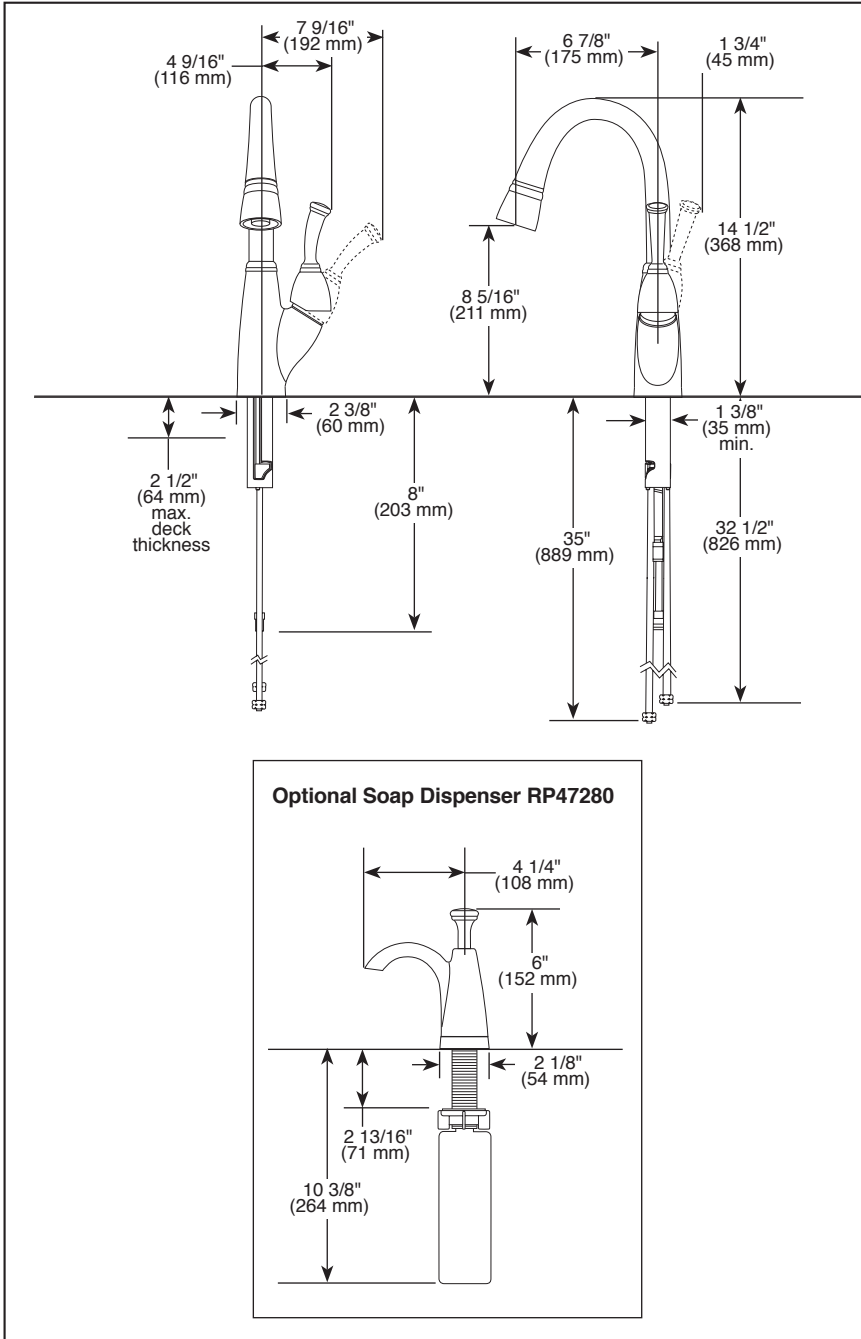

999-DST

999-DST with optional soap dispenser RP47280

Submitted Model No.: \_\_\_\_\_

Specific Features: \_\_\_\_\_

Optional Soap Dispenser RP47280

▲ Designate proper finish suffix

## BAR / PREP SINK FAUCETS

- Allora® Collection
- Single Handle Deck Mount Pull-Down
- Single or 2 Hole Sink Applications
- EZ Anchor® Top Down Mounting
- Optional Soap Dispenser
- DIAMOND® Seal Technology
- Integrated Supply Tubes
- MagnaTite® Docking System

### STANDARD SPECIFICATIONS:

- EZ Anchor® top down mounting.
- EZ Bar included to assist during installation.
- 14 1/2" (368 mm) high, 6 7/8" (175 mm) long, spout swings 360°.
- Lever handle. Control mechanism is the diamond embedded ceramic disc cartridge.
- Single function spray head.
- Quick connect hoses.
- Magnetic docking system secures sprayer to spout.
- Red/Blue graphics on handle button to indicate hot/cold temperature.
- Integral double check valves in sprayer assembly.
- Integral hose lead to aide installation.
- Hose travels inside mounting shank so it will not interfere with deck edges.
- 3/8" O.D. straight, staggered PEX supply tubes, 32 1/2" (826 mm) and 35" (889 mm).
- RP61607 clip available with flow rate of 1.5 gpm max. @ 60 PSI.