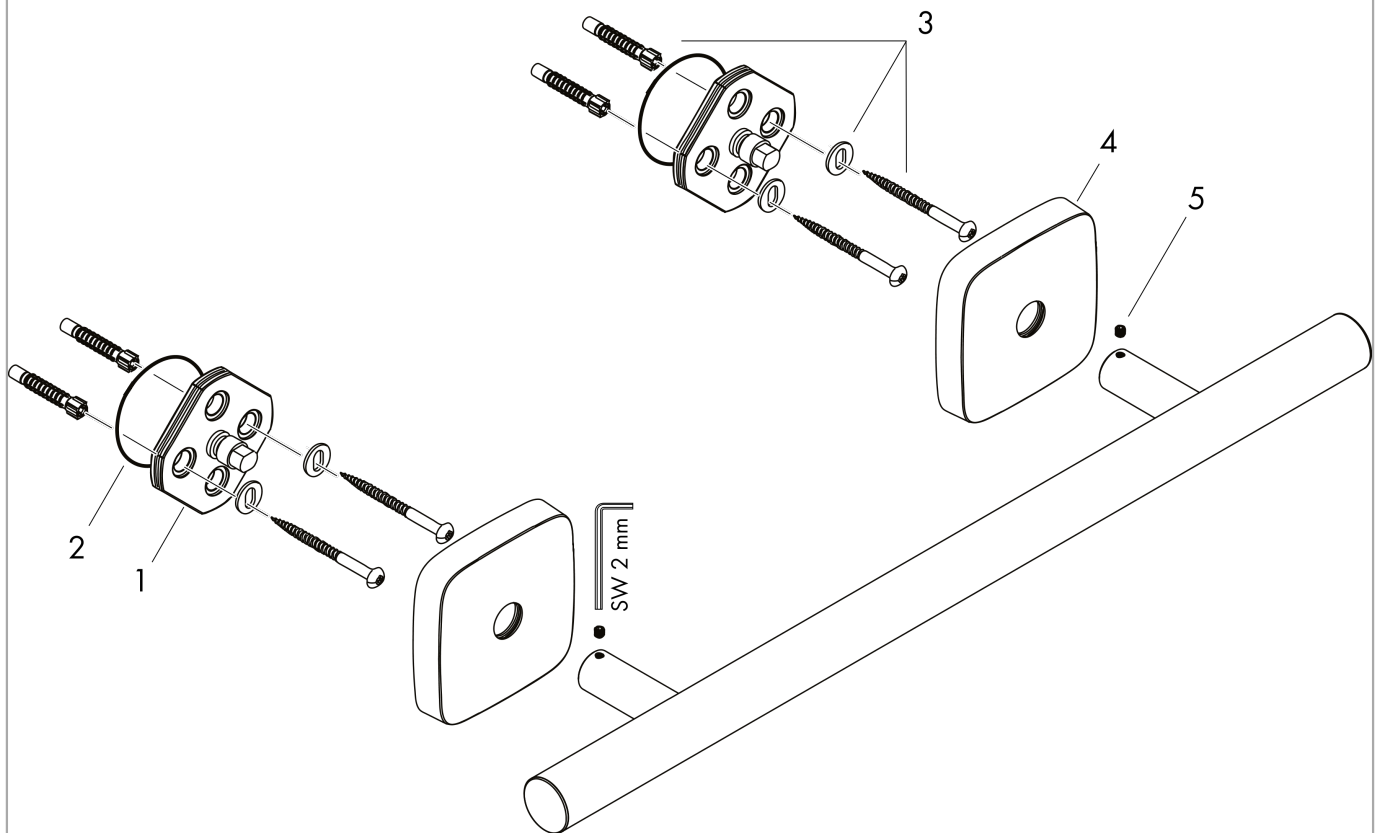

#### Product image

#### Scale drawing

PuraVida

Towel Bar, 12"

Finishes : **chrome** Part no. : **41513000**

## Exploded drawing

Year of production: >07/09

**PuraVida**

**Towel Bar, 12"**

Finishes : **chrome**    Part no. : **41513000**

**Spare parts list**

Year of production: >07/09

Pos.	Description	Part no.	Price	PU
1	support element	98539000	-	1
2	O-ring 45x2,5	98432000	-	1
3	mounting set	96179000	-	1
4	escutcheon	95373000	-	1
5	hollow set screw M4x4	98540000	-	1