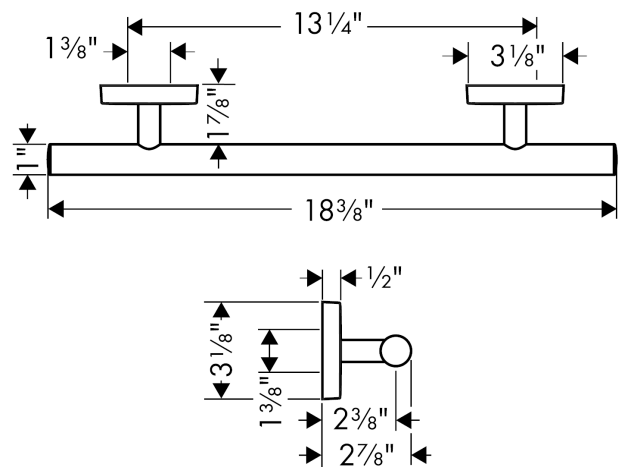

Scale drawing