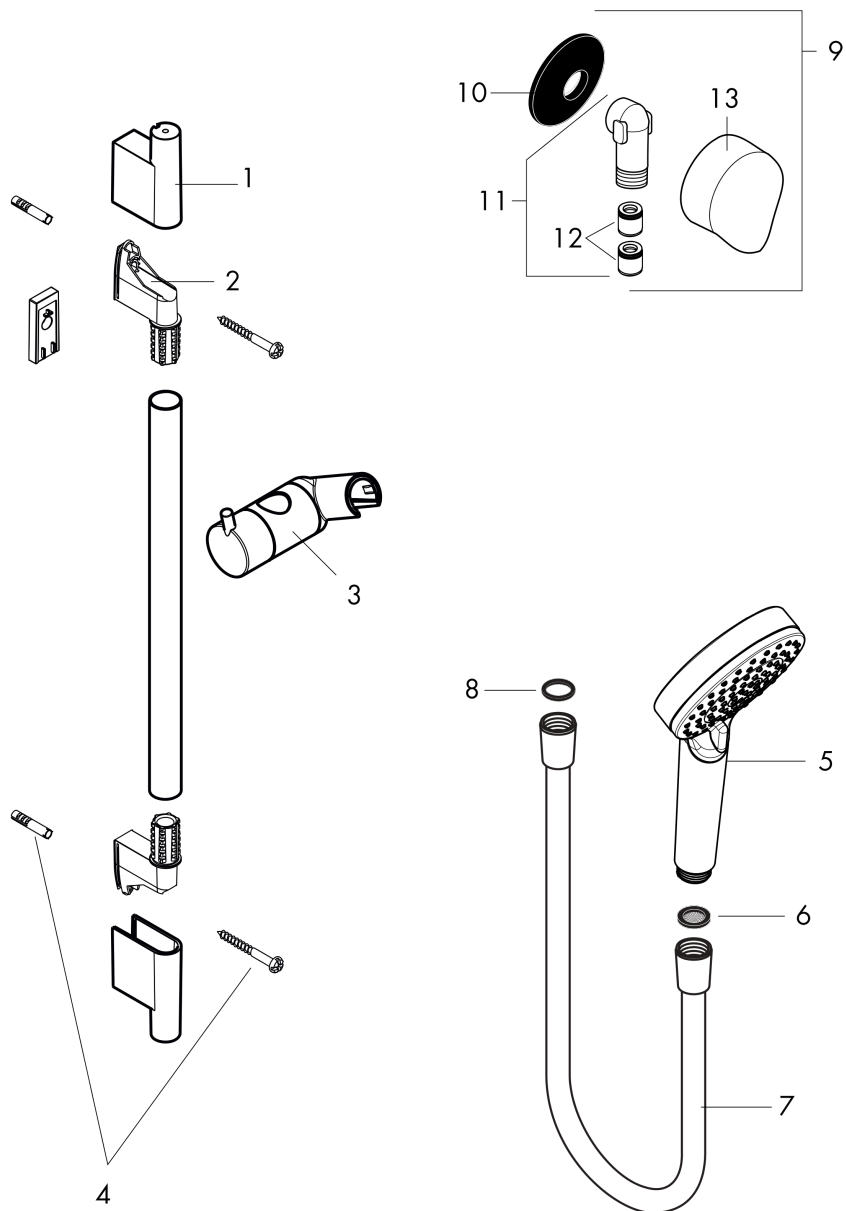

### Features

- Consists of: Handshower, shower bar, shower hose, Slider
- Spray pattern: Rain, IntenseRain
- Handshower holder inclination angle can be adjusted by 45°
- Maximum flow rate (at 3 bar): 5.7 l/min
- Profile pipe: round
- Pipe length: 718 mm
- Pivot connector prevents hose from tangling

## Product image

## Scale drawing

**Vernis Blend**  
**Wallbar Set 100 Vario-Jet 24", 1.5 GPM**  
 Finish: **Chrome** Part no. : **04971000**

Exploded drawing

Year of production: >02/21

**Vernis Blend**  
**Wallbar Set 100 Vario-Jet 24", 1.5 GPM**  
 Finish: **Chrome** Part no. : **04971000**

## Spare parts list

Year of production: >02/21

Pos.	Description	Part no.	PC	PU
1	cover	97709000	0	1
2	wall support	96275000	0	1
3	support, assy	97651000	0	1
4	mounting set	96179000	0	1
5	handshower	26090001	0	1
6	filter packing	94246000	0	1
7	shower hose 1,60 m	28276003	0	1
8	seal	98058000	0	1
9	Fixfit Hose Connection	27458003	0	1
10	support element	98557000	0	1
11	connection angel	98531001	0	1
12	set of non return valves DW 15	94074000	0	1
13	cover	97454000	0	1