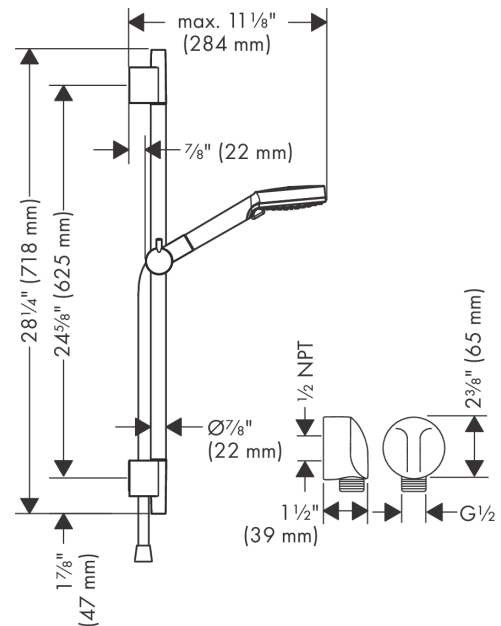

Scale drawing