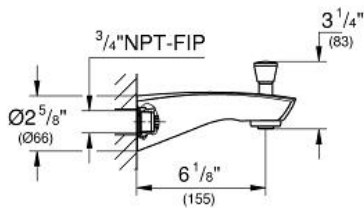

ARDEN
 Tub Spout with Diverter
 MODEL # 13190000

Pure Freude
 an Wasser

Product Description:
 ARDEN
 Tub Spout with Diverter

- Standard Specification:**
- Wall mount
 - 3/4" connection thread
 - Sistra flow straightener
 - GROHE StarLight chrome finish