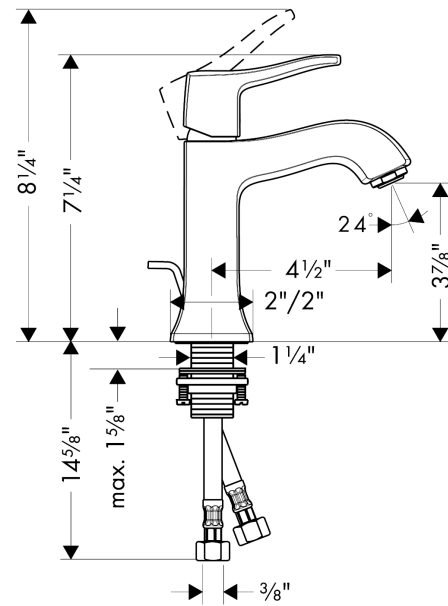

Metris C
Metris C Single-Hole Faucet
 Finishes : **chrome** Part no. : **31075001**

Description

Features

- Solid brass
- Aerated spray
- Flow: 1.2 GPM
- Ceramic cartridge

Optional accessories

- Base Plate for Traditional Single-Hole Faucets 6" (#14018USA)

Item details

List Price \$ 370.00

Technology

Compliance

Product image

Scale drawing

Metris C
Metris C Single-Hole Faucet
Finishes : **chrome** Part no. : **31075001**

Exploded drawing

Year of production: >07/16

Metris C

Metris C Single-Hole Faucet

Finishes : **chrome** Part no. : **31075001**

Spare parts list

Year of production: >07/16

Pos.	Description	Part no.	Price	PU
1	handle	31291000	-	1
2	screw cover	96338000	-	1
3	flange	98863000	-	1
4	nut	98864000	-	1
5	cartridge, assy	95973001	-	1
6	locking screw for handle	95140000	-	1
7	seal	98865000	-	1
8	adapter for cartridge	98866000	-	1
9	aerator M24x1 (4,5 l/min)	92877000	-	1
10	fixing set (Ø 32)	13961000	-	1
11	pull rod	96657000	-	1
12	connection hose 18½" M8x0,75 3/8"	96321001	-	1
a	pop up waste	88509000	-	1
b	lever collar	97548000	-	1