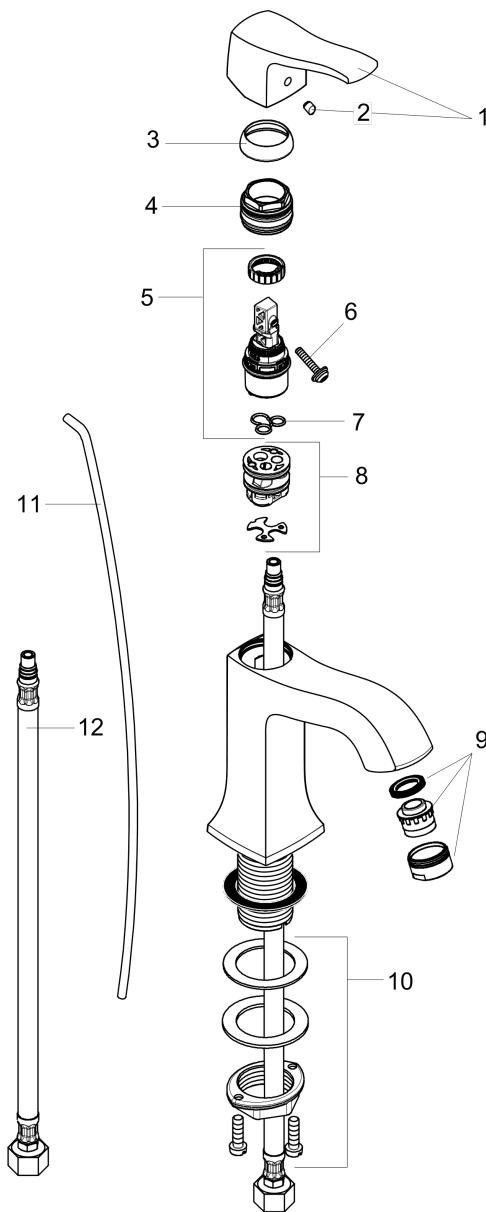

Metris C
Metris C Single-Hole Faucet
 Finishes : **chrome** Part no. : **31075001**

Description

Features

- Solid brass
- Aerated spray
- Flow: 1.2 GPM
- Ceramic cartridge

Optional accessories

- Base Plate for Traditional Single-Hole Faucets 6" (#14018USA)

Item details

List Price \$ 370.00

Technology

Compliance

Product image

Scale drawing

Metris C
Metris C Single-Hole Faucet
Finishes : **chrome** Part no. : **31075001**

Exploded drawing

Year of production: >07/16

Metris C

Metris C Single-Hole Faucet

Finishes : **chrome** Part no. : **31075001**

Spare parts list

Year of production: >07/16

Pos.	Description	Part no.	Price	PU
1	handle	31291000	-	1
2	screw cover	96338000	-	1
3	flange	98863000	-	1
4	nut	98864000	-	1
5	cartridge, assy	95973001	-	1
6	locking screw for handle	95140000	-	1
7	seal	98865000	-	1
8	adapter for cartridge	98866000	-	1
9	aerator M24x1 (4,5 l/min)	92877000	-	1
10	fixing set (Ø 32)	13961000	-	1
11	pull rod	96657000	-	1
12	connection hose 18½" M8x0,75 3/8"	96321001	-	1
a	pop up waste	88509000	-	1
b	lever collar	97548000	-	1