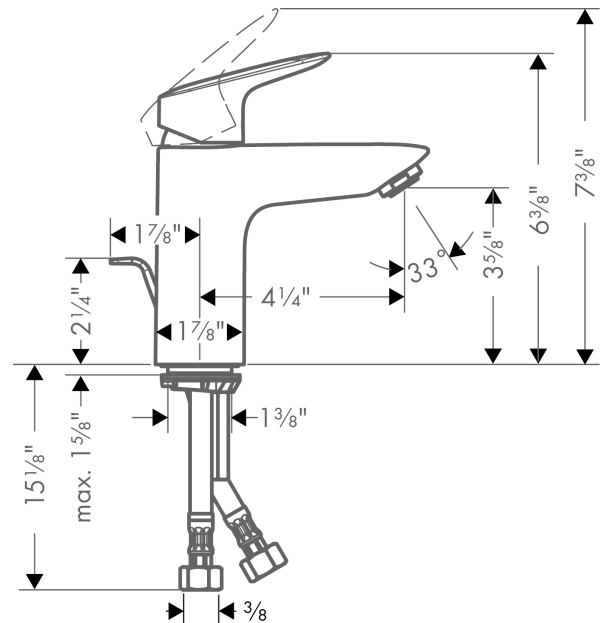

Logis

Single-Hole Faucet 100 with Pop-Up Drain, 1.2 GPM

Finishes : **chrome** Part no. : **71100001**

Description

Features

- Aerated spray
- maximum Flow rate at 44 PSI: 1.2 GPM
- Ceramic cartridge
- pop-up waste set G 1
- Material waste set: synthetic

Item details

List Price

\$ 192.00

Technology

Compliance

Product image

Scale drawing

Logis

Single-Hole Faucet 100 with Pop-Up Drain, 1.2 GPM

Finishes : **chrome** Part no. : 71100001

Exploded drawing

Year of production: >07/16

Logis

Single-Hole Faucet 100 with Pop-Up Drain, 1.2 GPM

Finishes : **chrome** Part no. : **71100001**

Spare parts list

Year of production: >07/16

Pos.	Description	Part no.	Price	PU
1	handle	92224000	-	1
2	screw cover	96338000	-	1
3	flange	97406000	-	1
4	nut	97209000	-	1
5	O-Ring 32x2	98193000	-	1
6	O-ring 35x2	92604000	-	1
7	cartridge, assy	95646001	-	1
8	locking screw for handle	95140000	-	1
9	seal	95008000	-	1
10	adapter for cartridge	98750000	-	1
11	O-Ring 30x2	98186000	-	1
12	aerator M24x1 (4,5 l/min)	92879000	-	-
13	screw M8 x 68	97736000	-	1
14	seal	97608000	-	1
15	fixing set	96016000	-	1
16	connection hose 18½" M8x0,75 3/8"	96321001	-	1
17	pull rod	96657000	-	1
a	pop up waste	88509000	-	1