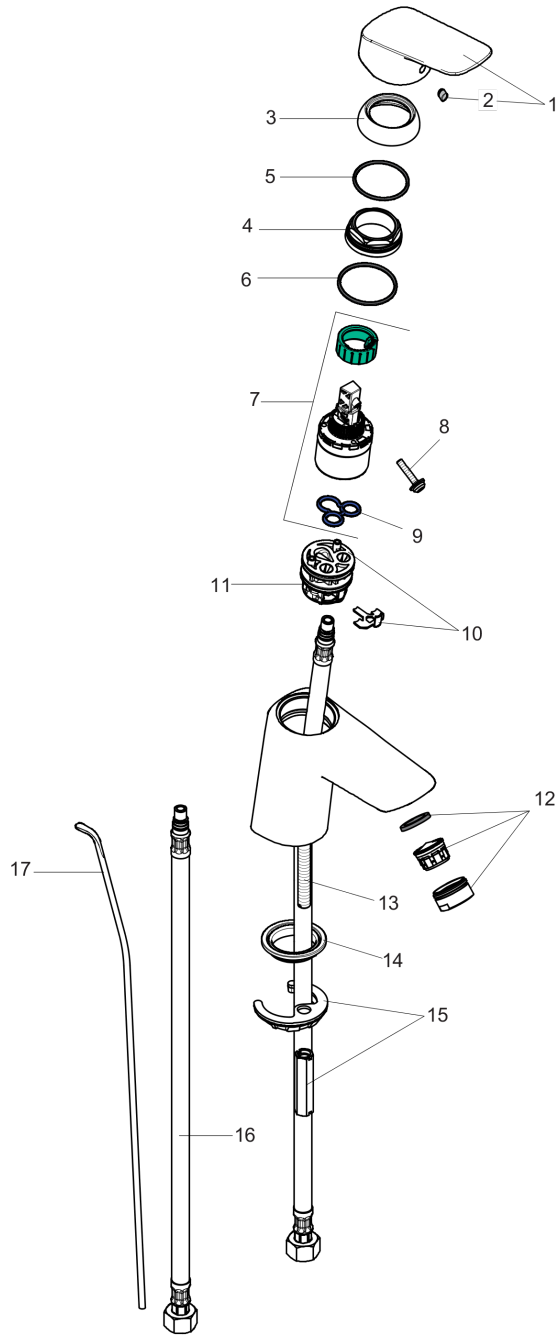

Logis

Single-Hole Faucet 100 with Pop-Up Drain, 1.2 GPM

Finishes : **chrome** Part no. : **71100001**

Description

Features

- Aerated spray
- maximum Flow rate at 44 PSI: 1.2 GPM
- Ceramic cartridge
- pop-up waste set G 1
- Material waste set: synthetic

Item details

List Price

\$ 192.00

Technology

Compliance

Product image

Scale drawing

Logis

Single-Hole Faucet 100 with Pop-Up Drain, 1.2 GPM

Finishes : **chrome** Part no. : 71100001

Exploded drawing

Year of production: >07/16

Logis

Single-Hole Faucet 100 with Pop-Up Drain, 1.2 GPM

Finishes : **chrome** Part no. : **71100001**

Spare parts list

Year of production: >07/16

Pos.	Description	Part no.	Price	PU
1	handle	92224000	-	1
2	screw cover	96338000	-	1
3	flange	97406000	-	1
4	nut	97209000	-	1
5	O-Ring 32x2	98193000	-	1
6	O-ring 35x2	92604000	-	1
7	cartridge, assy	95646001	-	1
8	locking screw for handle	95140000	-	1
9	seal	95008000	-	1
10	adapter for cartridge	98750000	-	1
11	O-Ring 30x2	98186000	-	1
12	aerator M24x1 (4,5 l/min)	92879000	-	-
13	screw M8 x 68	97736000	-	1
14	seal	97608000	-	1
15	fixing set	96016000	-	1
16	connection hose 18½" M8x0,75 3/8"	96321001	-	1
17	pull rod	96657000	-	1
a	pop up waste	88509000	-	1