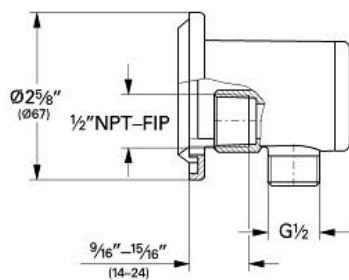

RELEXA
Shower outlet elbow
MODEL # 28627000

Pure Freude
an Wasser

GROHE

Product Description:
RELEXA
Shower outlet elbow

Standard Specification:

- 1/2" NPT Female Threads
- GROHE StarLight chrome finish
- With matt chrome cap

Applicable Codes & Standards:

- Energy Policy Act of 1992
- ASME A112.18.1/CSA B125.1

Color:
□ 28627000 StarLight Chrome