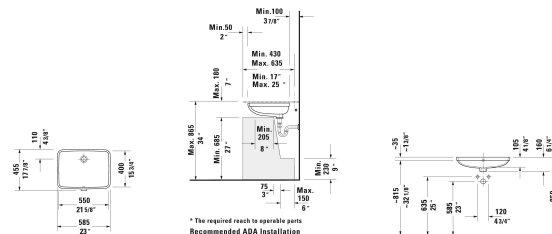

Duravit No.1 Vanity basin & # 0395550017

< 21 5/8" Inch >

Vanity basin	Dimension	Weight	Order number
undermount basin, with overflow, without faucet deck, hardware included, cUPC® listed*			
Colors			
00 White			
Variant			
	21 5/8" x 15 3/4" Inch	22.5 lb	0395550017
Infobox			
* Complies with following standards: ASME A112.19.2/CSA B45.1, Measurements of undercounter models represent interior measurements			

All drawings contain the necessary measurements which are subject to standard tolerances. They are stated in inch & mm and are non-binding. Exact measurements, in particular for customized installation scenarios, can only be taken from the finished ceramic piece.