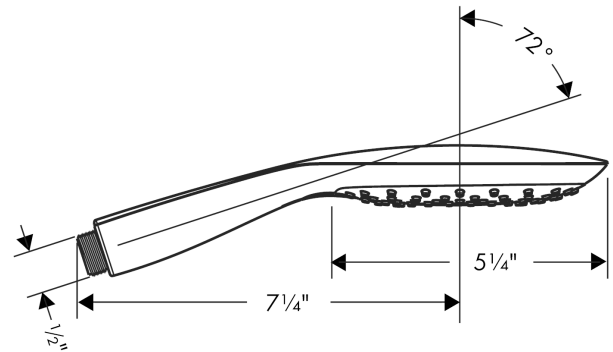

PuraVida

Handshower 3-Jet, 2.5 GPM

Finishes : **white/chrome** Part no. : **28557401**

Description

Features

- Select button for comfortable alternation of spray modes
- 81 no-clog spray channels
- Spray modes: RainAir, Mix, CaresseAir
- Flow: 2.5 GPM

Item details

List Price \$ 238.00

Technology

Compliance

Product image

Scale drawing

PuraVida

Handshower 3-Jet, 2.5 GPM

Finishes : **white/chrome** Part no. : **28557401**

Exploded drawing

Year of production: >10/09

PuraVida

Handshower 3-Jet, 2.5 GPM

Finishes : **white/chrome** Part no. : **28557401**

Spare parts list

Year of production: >10/09