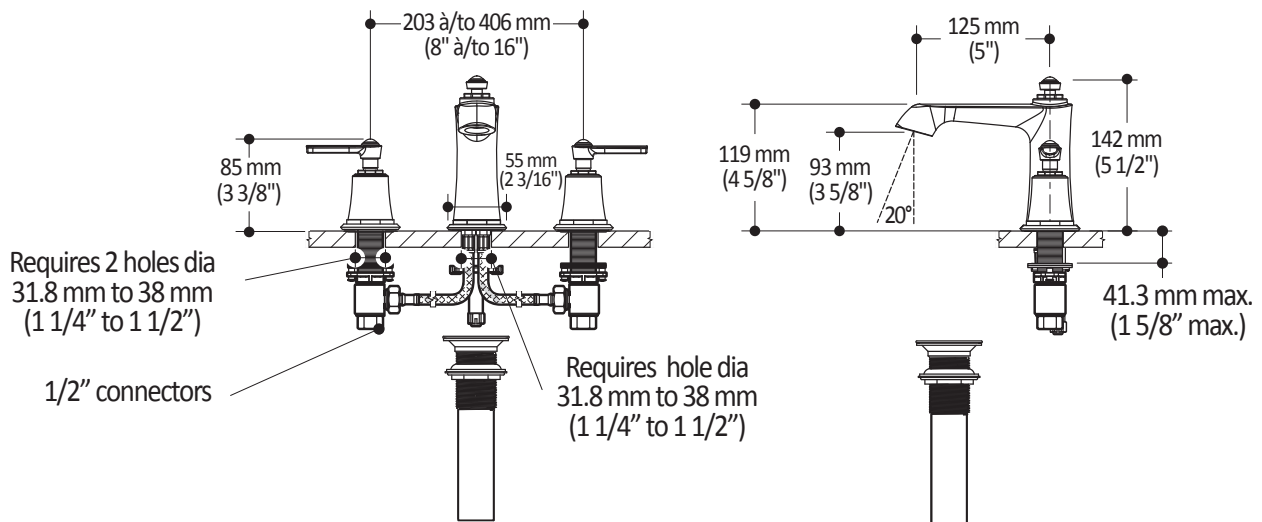

ONCE UPON A TIME...WATER®

RUSTIK™

BF1485 Widespread Lavatory Faucet With Push Drain

SPECIFICATIONS

Features

- Solid brass construction
- Aerated, hidden and adjustable stream (20°)
- Push drain and overflow
- Ceramic disc valve cartridge
- Lead Free: low lead product (less than 0.25%)

Maximum flow rate

- 5.7 L/min (1.5 gpm)

Colors (Finishes)

- Chrome : BF1485-110
- Pure Nickel PVD: BF1485-125
- Black: BF1485-165

Certifications

The specified model meets or exceeds the following standards;

Product dimensions:

Important: Dimensions are approximated and are subject to changes. Please refer to the installation instructions.

ONCE UPON A TIME...WATER®

1355, 2^e Rue du Parc industriel
Sainte-Marie (Québec)
Canada G6E 1G9