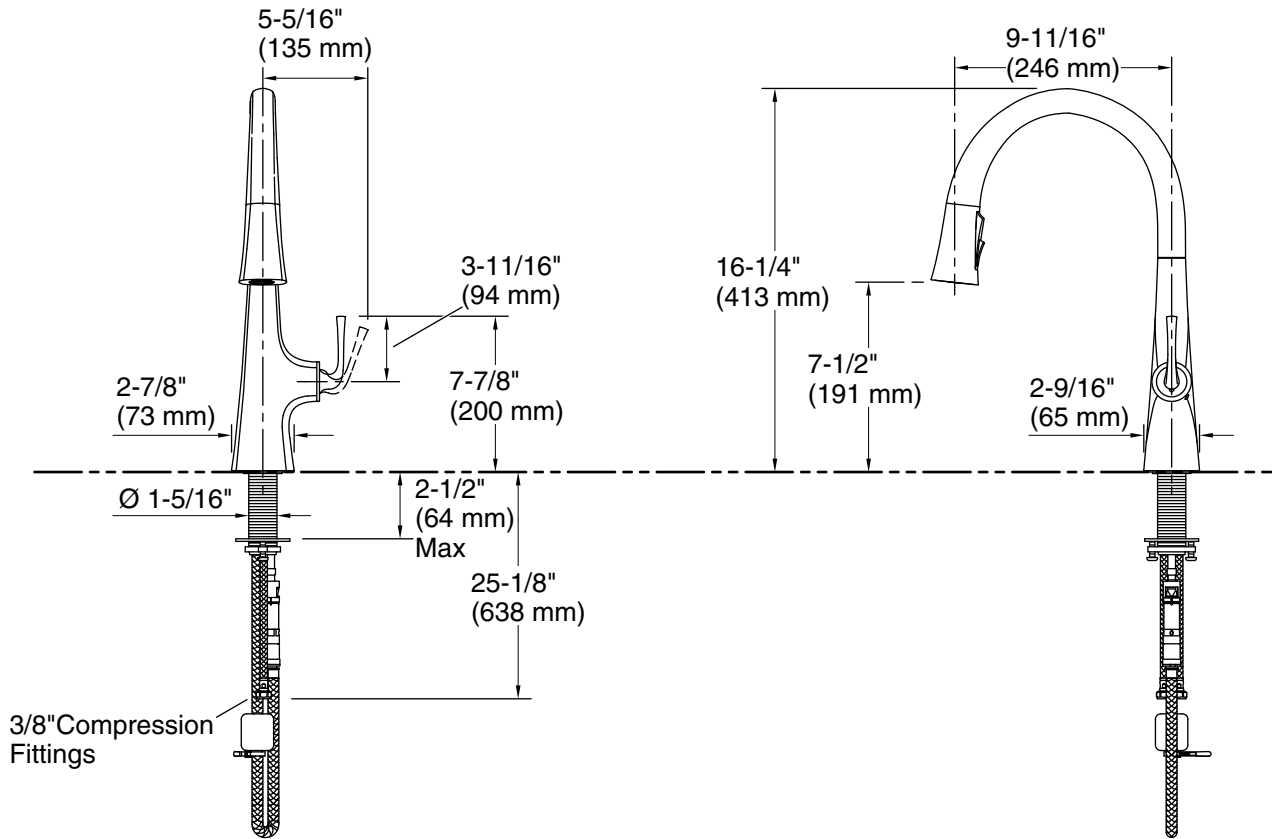

Adapters, Rough-in and Extension Kits

1012715 Range: 2-1/2" (64 mm) -
4-5/8" (118 mm)

Optional Products/Accessories

K-22071 Three-hole kitchen faucet escutcheon

ADA **CSA B651**

Codes/Standards

ASME A112.18.1/CSA B125.1
NSF/ANSI/CAN 61
NSF/ANSI/CAN 372
All applicable US Federal and State material regulations
DOE - Energy Policy Act 1992
California Energy Commission (CEC)
ADA
ICC/ANSI A117.1
CSA B651
IAPMO Certification

Technical Information

All product dimensions are nominal.

Faucet:

Flow rate: 1.5 gal/min (5.7 l/min)

Drain included: No

Spout:

Spout reach: 9-11/16" (246 mm)

Notes