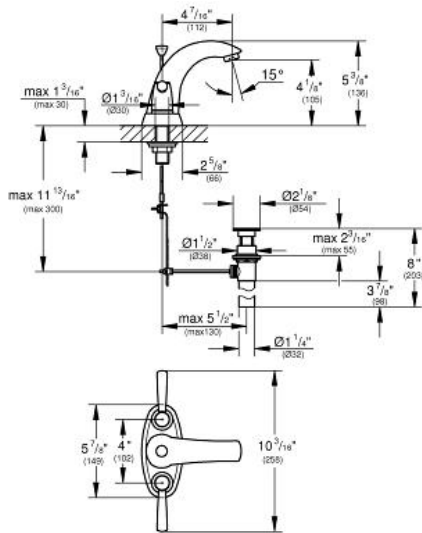

ARDEN
4" Centerset Bathroom Faucet
MODEL # 2038800A

Pure Freude
an Wasser

Product Description:
ARDEN
4" Centerset Bathroom Faucet

- Standard Specification:**
- 5 3/8" Faucet Height
 - 3 3/4" Spout/Aerator Reach
 - 4 3/16" Aerator Height
 - Solid brass body
 - **GROHE SilkMove** Ceramic Cartridges
 - Metal Lever Handles
 - **GROHE EcoJoy** technology for less water and perfect flow
 - Max flow rate: 1.2 gpm (4.56 L/min)

- Applicable Codes & Standards:**
- Energy Policy Act of 1992
 - NSF 61
 - ASME A112.18.1/CSA B125.1
 - US Federal and State material regulations
 - EPA WaterSense®
 - ICC/ANSI A117.1

Color:
 2038800A StarLight Chrome