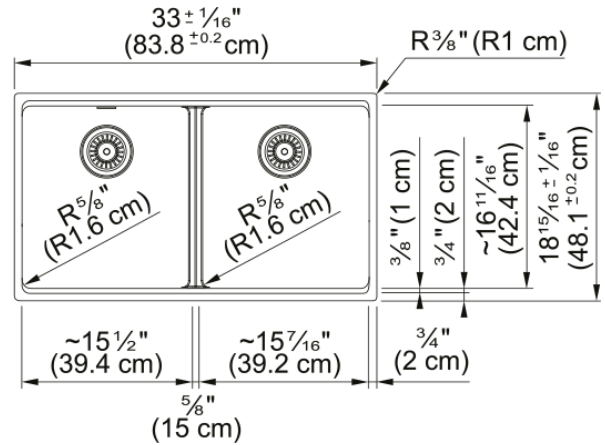

# Maris Undermount Sink - MAG1201515-MBK-S | 125.0687.121

33.0-in. x 18.94-in. Matte Black Granite Double Bowl Kitchen Sink. Maris sinks are equipped with deep capacity bowls that can easily fit baking trays, pots, and pans to be washed with maximum ease. With our easy-to-use integrated ledge system, you'll accomplish more with your sink while making the most of your surrounding counter space. Our integrated antimicrobial Sanitized technology helps reduce odors and ensures safe protection against bacteria and mildew in your sink. The rear drain maximizes the usable surface of the bowl and creates extra cabinet space beneath the sink. Maris granite sinks are scratch-resistant, fade-resistant, and impact resistant and will retain their new appearance for years. Sink strainer assembly included.

## Product Dimensions

Exterior size: right to left	33.008
Exterior size: front to back	18.937
Large bowl size: right to left	15.252
Large bowl size: front to back	16.732
Large bowl: depth	9.488
Small bowl size: right to left	15.252
Small bowl size: front to back	16.732
Small bowl: depth	9.488

## Installation

Minimum cabinet size	36"
----------------------	-----

## Product specifications

Installation type	Undermount
Drain hole	3 1/2"
Position of drainer	No drainer