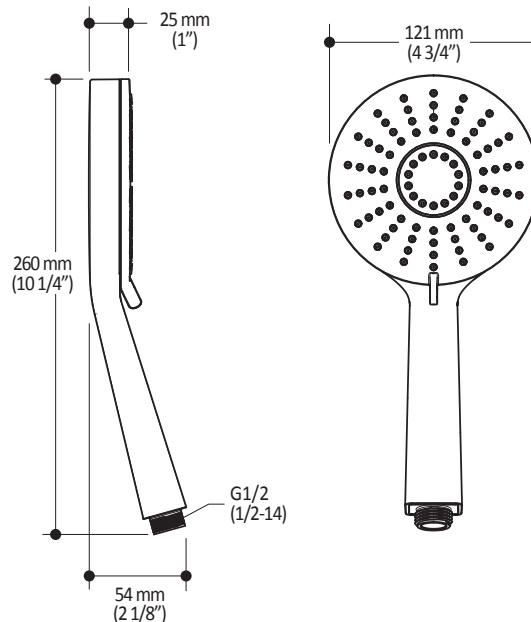

Kalia

ONCE UPON A TIME...WATER®

102850

PLUS: 2-Jet Handshower

SPECIFICATIONS

Features

- Diameter of 121mm (4 3/4")
- Anti-scale system with soft sprays
- Water G1/2 male inlet
- 2 direct positions and 1 shared position
- PVD finish (Physical Vapour Deposit): A high technology process that protects the surface finish for increased durability

Packaging

- **Dimensions:** 349mm x 171mm x 178mm (13 3/4" x 6 3/4" x 7")
- **Volume:** 0.375 cu ft (0.01 cu m)
- **Total weight:** 0.69 lb (0.315 kg)

Maximum flow rate

- 9.5 liters/min. (2.5 gallons/min.) at 80 psi

Colors (Finishes)

- Chrome : 102850-110
- Brushed Nickel PVD : 102850-120

Certifications

The specified model meets or exceeds the following standards;

- ASME A112.18.1 / CSA B125.1

Installation Notes

This product must be installed following the installation instructions provided.

Product dimensions:

Important: Dimensions are approximated and are subject to changes. Please refer to the installation instructions.

Kalia

ONCE UPON A TIME...WATER®

1355, 2nd Street
Sainte-Marie (Quebec)
Canada G6E 1G9