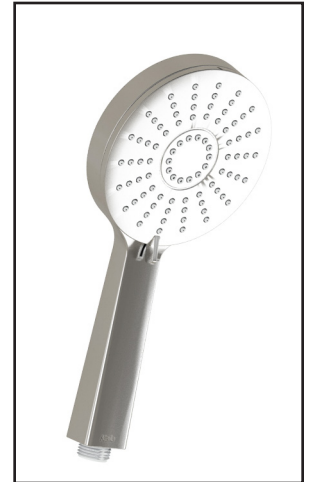

Kalia

ONCE UPON A TIME...WATER®

102850

PLUS: 2-Jet Handshower

SPECIFICATIONS

Features

- Diameter of 121mm (4 3/4")
- Anti-scale system with soft sprays
- Water G1/2 male inlet
- 2 direct positions and 1 shared position
- PVD finish (Physical Vapour Deposit): A high technology process that protects the surface finish for increased durability

Packaging

- **Dimensions:** 349mm x 171mm x 178mm (13 3/4" x 6 3/4" x 7")
- **Volume:** 0.375 cu ft (0.01 cu m)
- **Total weight:** 0.69 lb (0.315 kg)

Maximum flow rate

- 9.5 liters/min. (2.5 gallons/min.) at 80 psi

Colors (Finishes)

- Chrome : 102850-110
- Brushed Nickel PVD : 102850-120

Certifications

The specified model meets or exceeds the following standards;

- ASME A112.18.1 / CSA B125.1

Installation Notes

This product must be installed following the installation instructions provided.