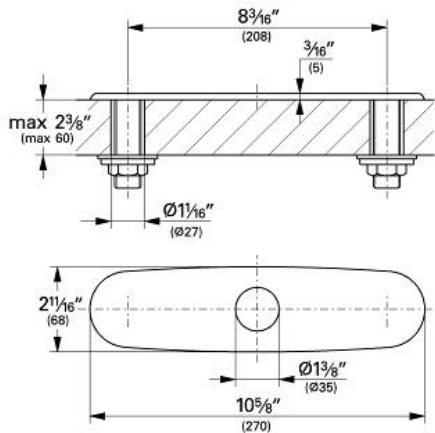

MODEL # 07552000

Pure Freude
an Wasser

GROHE

GROHE CANADA, INC. | 5900 Avebury Road, Mississauga, Ontario, Canada L5R 3M3
Phone: 905-271-2929 | Fax: 905-271-9494 | info@grohe.ca

Product Description:

Standard Specification: