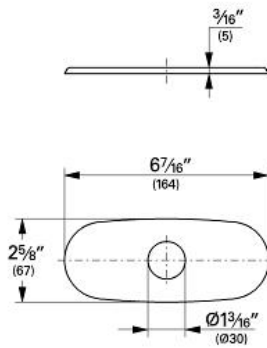

MODEL # 07551000

Pure Freude
an Wasser

GROHE CANADA, INC. | 5900 Avebury Road, Mississauga, Ontario, Canada L5R 3M3
Phone: 905-271-2929 | Fax: 905-271-9494 | info@grohe.ca

Product Description:

Standard Specification: