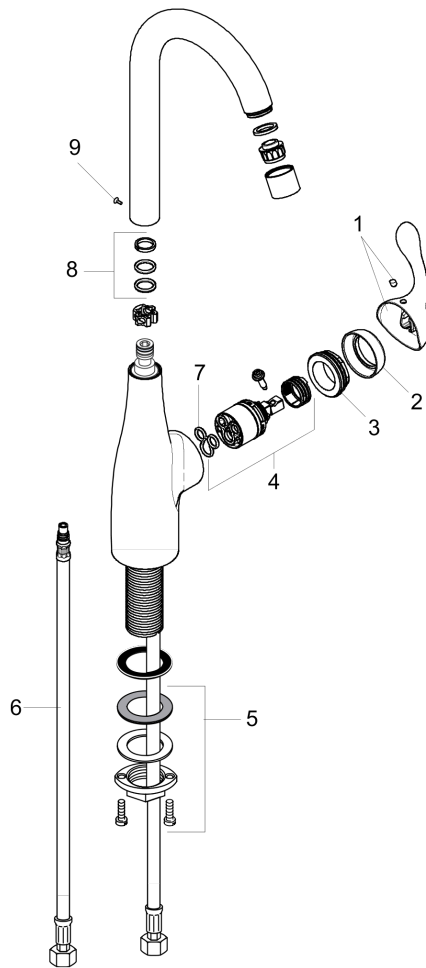

**Allegro E
Bar Faucet, 1.5 GPM**

Finishes : **chrome** Part no. : **14801001**

Description

Features

- Swivel range 360°
- Aerated spray
- deck mounted
- Flow: 1.5 GPM (5.7 L/Min)
- Ceramic cartridge
- 3/8" connections

Technology

Product image

Scale drawing

Allegro E
Bar Faucet, 1.5 GPM

Finishes : **chrome** Part no. : **14801001**

Exploded drawing

Year of production: >08/08

Allegro E
Bar Faucet, 1.5 GPM
 Finishes : **chrome** Part no. : **14801001**

Spare parts list

Year of production: >08/08

Pos.	Description	Part no.	PC	PU
1	handle	98597001	0	1
2	flange	96468000	0	1
3	nut	96461000	0	1
4	cartridge, assy	92730000	0	1
5	fixing set (Ø 34)	95049000	0	1
6	connection hose 17½" M10x1 3/8"	94071001	0	1
7	seal	95008000	0	1
8	sealing set	92646000	0	1
9	screw	97662000	0	1
a	aerator M22x1 (5 l/min)	95455000	0	1