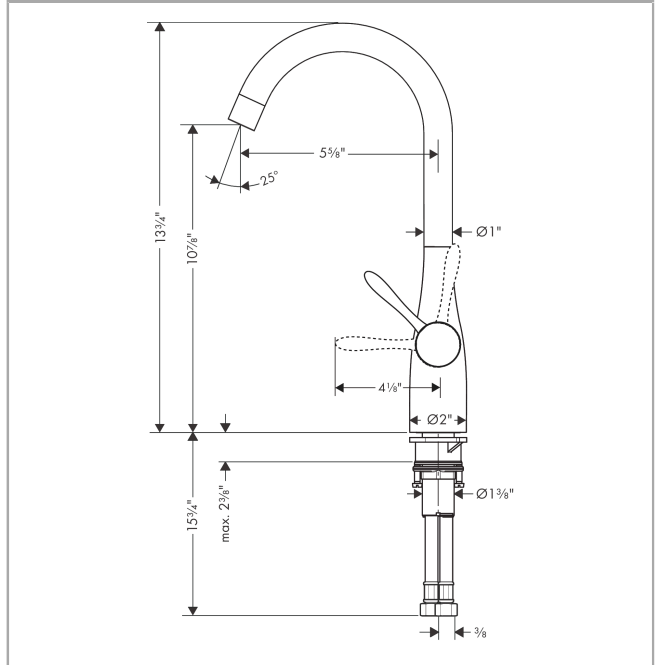

**Allegro E
Bar Faucet, 1.5 GPM**

Finishes : **chrome** Part no. : **14801001**

Description

Features

- Swivel range 360°
- Aerated spray
- deck mounted
- Flow: 1.5 GPM (5.7 L/Min)
- Ceramic cartridge
- 3/8" connections

Technology

Product image

Scale drawing

Allegro E
Bar Faucet, 1.5 GPM

Finishes : **chrome** Part no. : **14801001**

Exploded drawing

Year of production: >08/08

Allegro E
Bar Faucet, 1.5 GPM
 Finishes : **chrome** Part no. : **14801001**

Spare parts list

Year of production: >08/08

Pos.	Description	Part no.	PC	PU
1	handle	98597001	0	1
2	flange	96468000	0	1
3	nut	96461000	0	1
4	cartridge, assy	92730000	0	1
5	fixing set (Ø 34)	95049000	0	1
6	connection hose 17½" M10x1 3/8"	94071001	0	1
7	seal	95008000	0	1
8	sealing set	92646000	0	1
9	screw	97662000	0	1
a	aerator M22x1 (5 l/min)	95455000	0	1