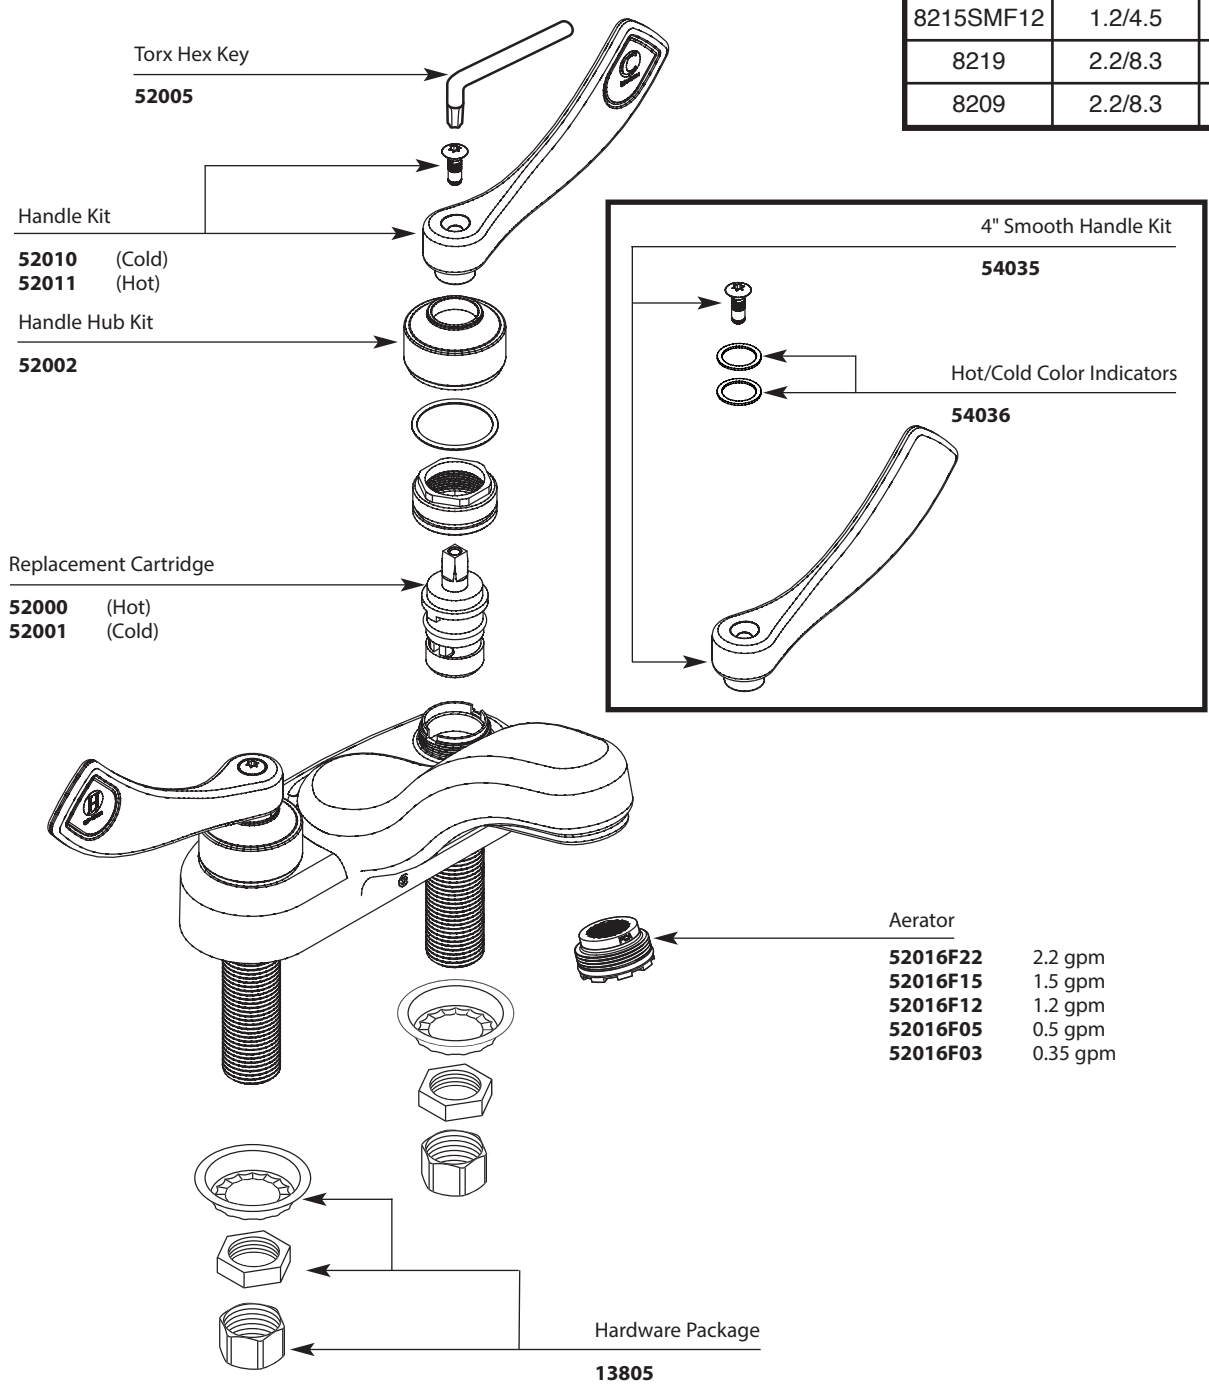

■ Order by Part Number

*There is more than 1 version of this model.
Page down to identify the version you have.*

Two-Handle Lavatory Faucet		
MODEL	FLOW (gpm/Lpm)	HANDLE STYLE
8215	2.2/8.3	Decal
8215F12	1.2/4.5	Decal
8215F05	0.5/1.9	Decal
8215F03	0.35/1.3	Decal
8215SM	2.2/8.3	Smooth
8215SMF12	1.2/4.5	Smooth
8219	2.2/8.3	Decal
8209	2.2/8.3	Decal