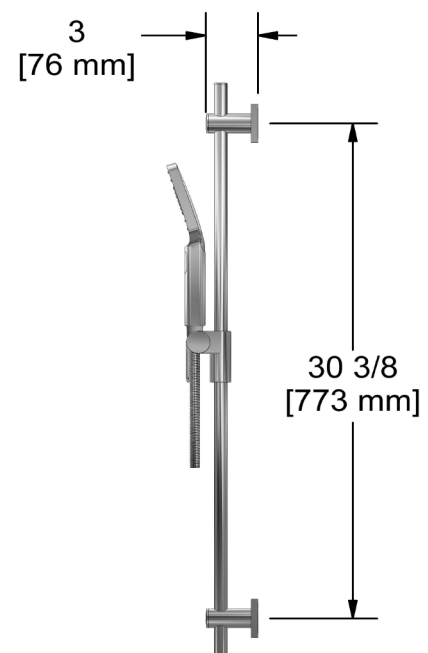

SPECIFICATIONS

DESCRIPTION

- Ø19 mm (¾") slide bar
- 150 cm (59") double interlock flexible hose, swivel and 2 check valves
- 4365, 2-jet hand shower
- Scale-free
- Easy-Glide left cursor

STANDARDS

- CSA B125.1
- ASME A112.18.1
- CMR248 Approval

WARRANTY

- Most products or parts carry "Limited Warranties" against manufacturing defects. For US customers please visit houseofrohl.com/support and for Canadian customers please visit riobel.ca for complete product and finish warranty.

Zendo

Hand shower rail

MODELS: 4825

U.S.A.
houseofrohl.ca/support
1-800-777-9762

QUEBEC / MARITIMES / WESTERN CANADA
houseofrohl.ca/support
1-866-473-8442

ONTARIO
houseofrohl.ca/support
1-800-287-5354