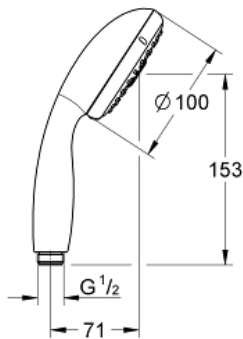

NEW TEMPESTA 100  
Hand Shower 4 Sprays

MODEL # 28421002

Pure Freude  
an Wasser

GROHE

**Product Description:**  
NEW TEMPESTA 100  
Hand Shower 4 Sprays

**Standard Specification:**

- 4 Sprays: GROHE Rain O<sup>2</sup>, Rain, Massage and Jet
- 2.5 gpm (9.5 l/min) flow limiter
- **GROHE DreamSpray** perfect spray pattern
- **GROHE StarLight** chrome finish
- **SpeedClean** anti-lime system
- Inner WaterGuide for a longer life
- Universal mounting system (fits all standard shower hoses)
- Max Flow Rate 2.5 gpm (9.5 L/min)
- Min. recommended pressure: 15 psi (1.0 bar)

**Applicable Codes & Standards:**

- Energy Policy Act of 1992
- ASME A112.18.1/CSA B125.1

**Color:**

- 28421002 StarLight Chrome