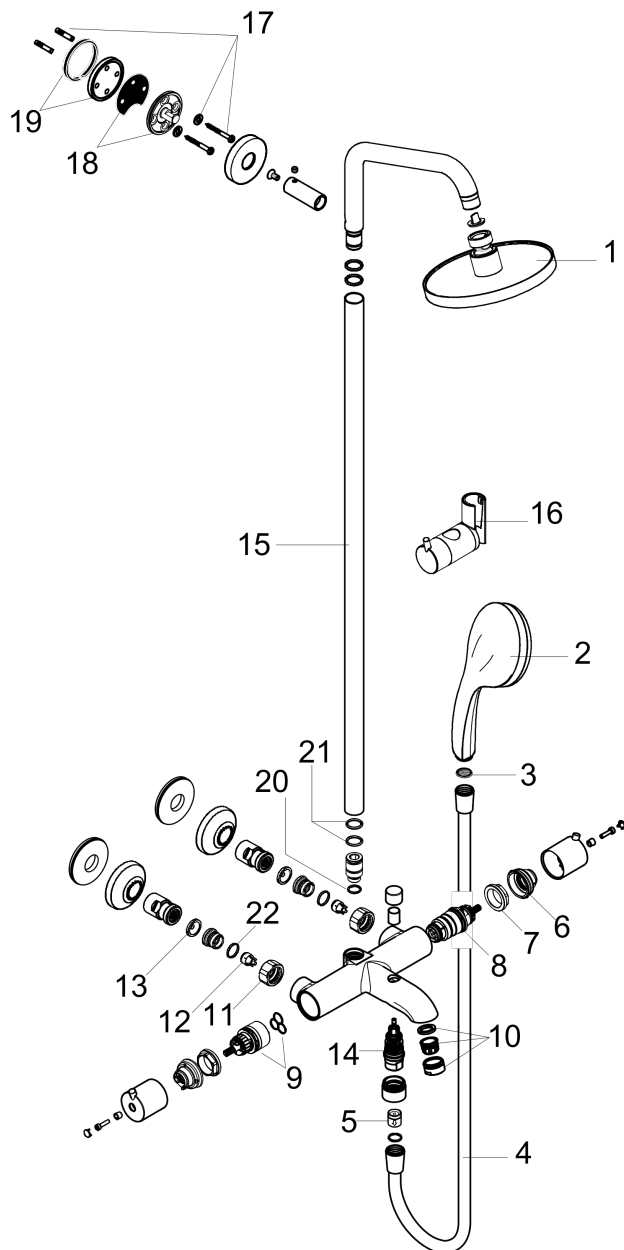

Croma
Showerpipe 150 1-Jet with Tub Filler, 2.0 GPM
 Finishes : **chrome** Part no. : **27143001**

Exploded drawing

Year of production: >07/12

Croma
Showerpipe 150 1-Jet with Tub Filler, 2.0 GPM
 Finishes : **chrome** Part no. : **27143001**

Spare parts list

Year of production: >07/12

Pos.	Description	Part no.	Price	PU
1	head shower	04342000	-	1
2	handshower	04083000	-	1
3	filter packing	94246000	-	1
4	shower hose Isiflex'B 2,00 m	28274000	-	1
5	set of non return valves DW 15	94074000	-	1
6	safety set for temperature control	98916000	-	1
7	nut	98913000	-	1
8	thermostat cartridge	98282001	-	1
9	shut off unit with selector	98283000	-	1
10	aerator M24x1 (30 l/min)	96512000	-	1
11	set of nuts	96157000	-	1
12	non return valve	96737000	-	1
13	filter packing	96922000	-	1
14	selector assy	94077000	-	1
15	pipe 1450 mm	96770000	-	1
16	support, assy	97651000	-	1
17	mounting set	96179000	-	1
18	wall flange	95688000	-	1
19	tile-matching-disk	95239000	-	1
20	O-ring 12x2	98214000	-	1
21	O-ring 15x2,5	98131000	-	1
22	O-ring 17x1,5	98137000	-	1
a	handle	98915000	-	1
b	shower arm	95137000	-	1
c	diverter knob	96466000	-	1
d	escutcheon Ø 60 mm	95692000	-	1
e	sleeve	92166000	-	1
f	diverter fixing device	97211000	-	1
g	pushbutton	92848000	-	1