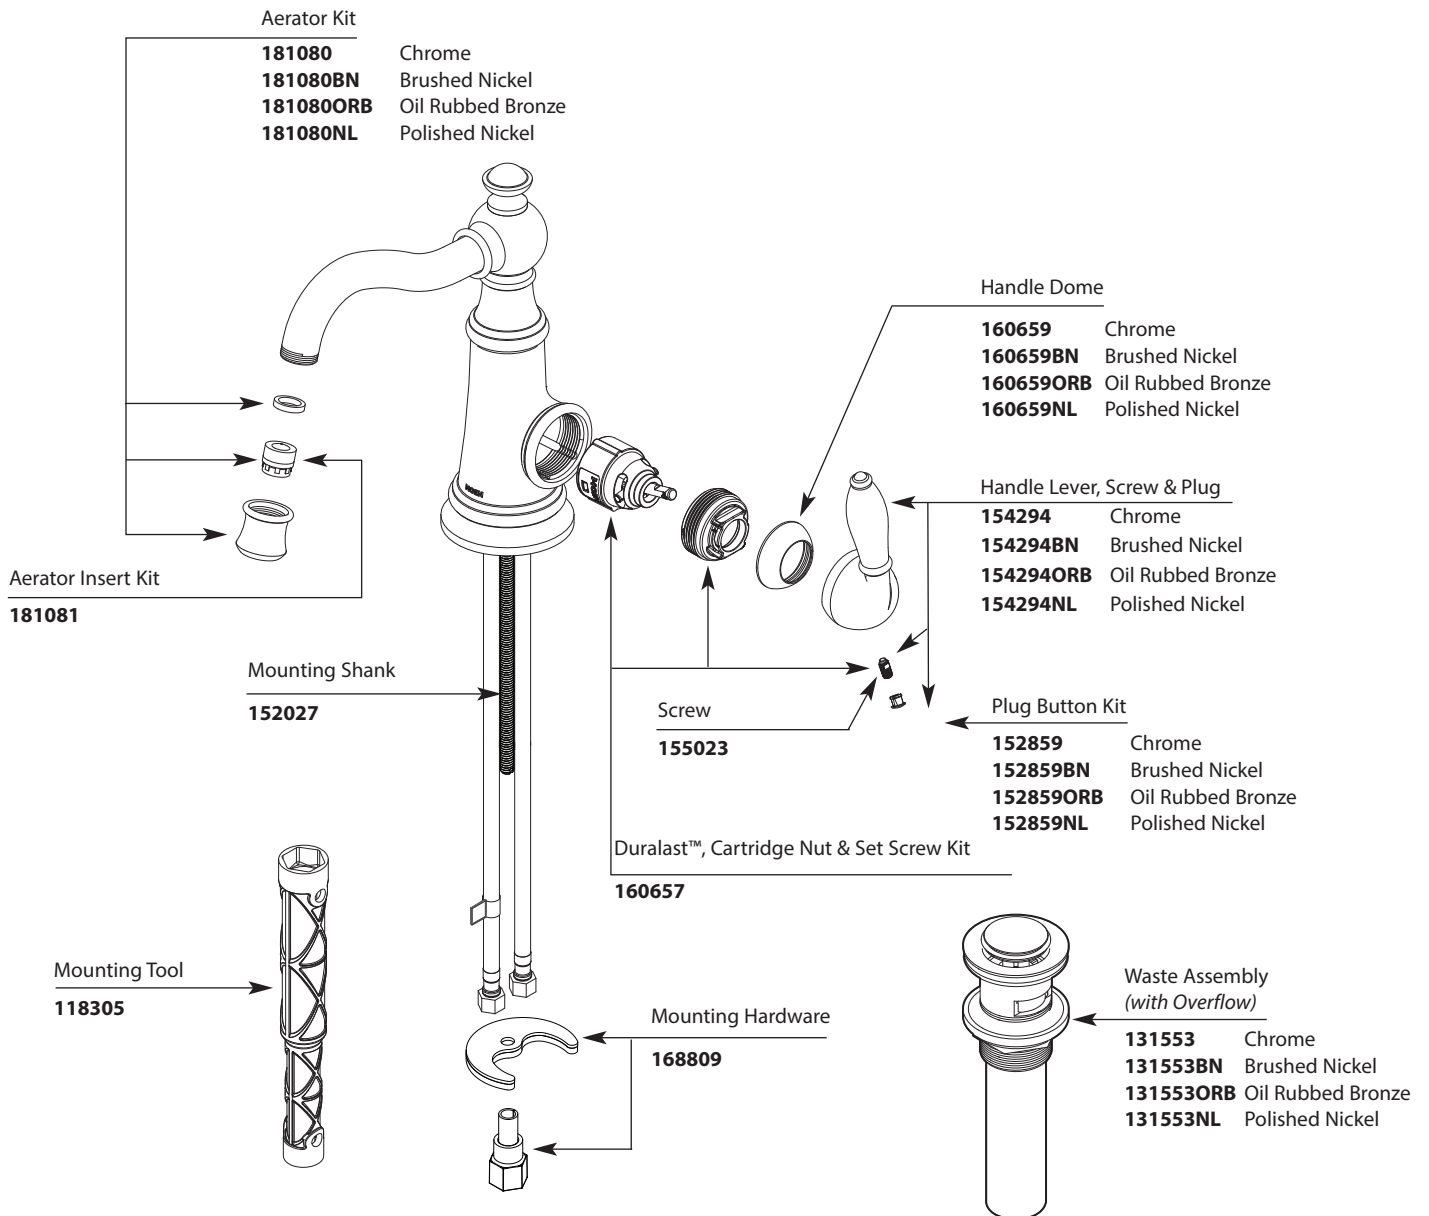

Buy it for looks. Buy it for life.®

Illustrated Parts

■ Order by Part Number

*There is more than 1 version of this model.
Page down to identify the version you have.*

WEYMOUTH™		
Single-Handle Lavatory Faucet		
MODEL	HANDLE	FINISH
S42107	Lever	Chrome
S42107BN	Lever	Brushed Nickel
S42107ORB	Lever	Oil Rubbed Bronze
S42107NL	Lever	Polished Nickel

Buy it for looks. Buy it for life.®

■ Order by Part Number

Illustrated Parts

WEYMOUTH™		
Single-Handle Lavatory Faucet		
MODEL	HANDLE	FINISH
S42107	Lever	Chrome
S42107BN	Lever	Brushed Nickel
S42107ORB	Lever	Oil Rubbed Bronze
S42107NL	Lever	Polished Nickel