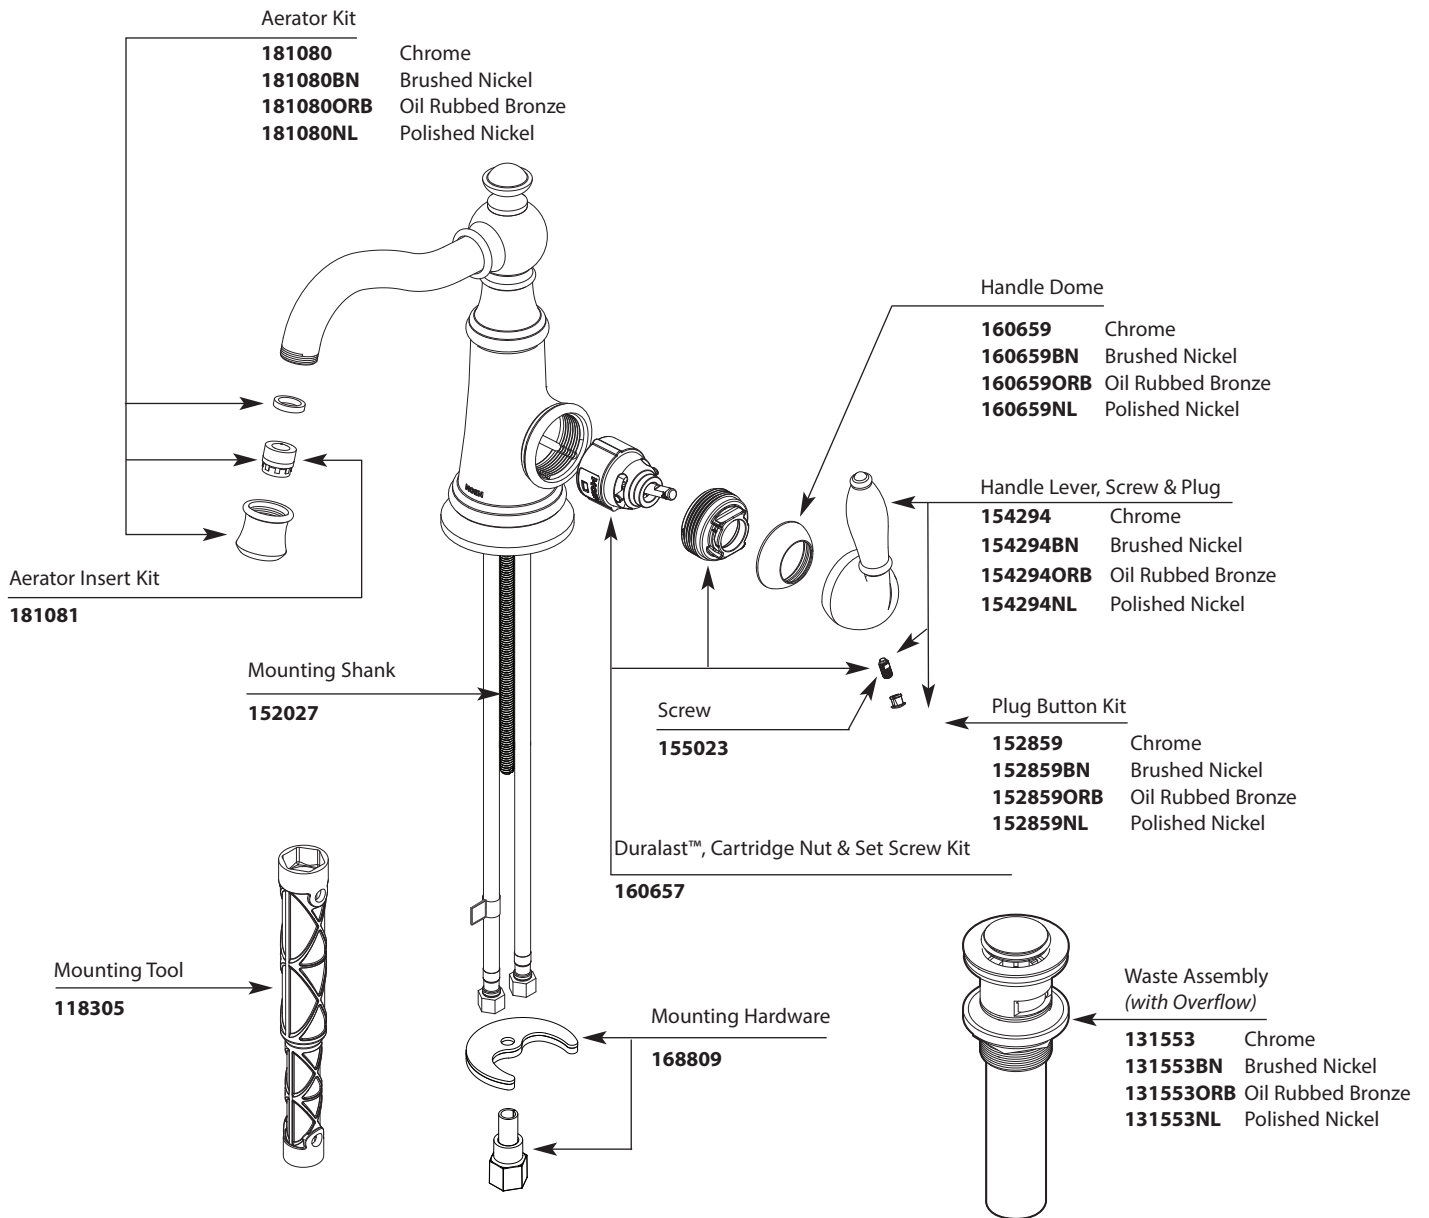

Buy it for looks. Buy it for life.®

■ Order by Part Number

*There is more than 1 version of this model.
Page down to identify the version you have.*

Illustrated Parts

WEYMOUTH™		
Single-Handle Lavatory Faucet		
MODEL	HANDLE	FINISH
S42107	Lever	Chrome
S42107BN	Lever	Brushed Nickel
S42107ORB	Lever	Oil Rubbed Bronze
S42107NL	Lever	Polished Nickel

Buy it for looks. Buy it for life.®

■ Order by Part Number

Illustrated Parts

WEYMOUTH™		
Single-Handle Lavatory Faucet		
<u>MODEL</u>	<u>HANDLE</u>	<u>FINISH</u>
S42107	Lever	Chrome
S42107BN	Lever	Brushed Nickel
S42107ORB	Lever	Oil Rubbed Bronze
S42107NL	Lever	Polished Nickel