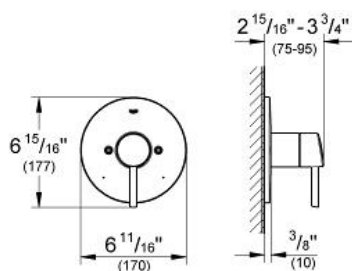

CONCETTO  
Pressure Balance Valve Trim  
MODEL # 19457EN1

Pure Freude  
an Wasser

GROHE

ADA

C

**Product Description:**  
**CONCETTO**  
Pressure Balance Valve Trim

**Standard Specification:**

- For use with Grohsafe Rough-In Valve (35 015)
- Escutcheon with wall sealing

**Applicable Codes & Standards:**

- Energy Policy Act of 1992
- ASME A112.18.1/CSA B125.1
- ICC/ANSI A117.1

**Color:**

- 19457EN1 Brushed Nickel