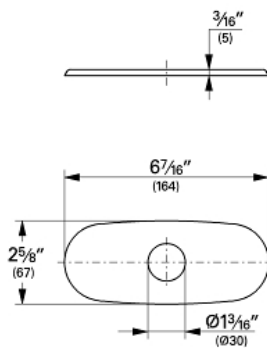

6" Escutcheon  
MODEL # 07551000

Pure Freude  
an Wasser

GROHE

**Product Description:**

**6" Escutcheon**

**Standard Specification:**

- For use with centerset kitchen, bar, lavatory and bidet faucets to cover unused mounting hole.
- **GROHE StarLight** chrome finish