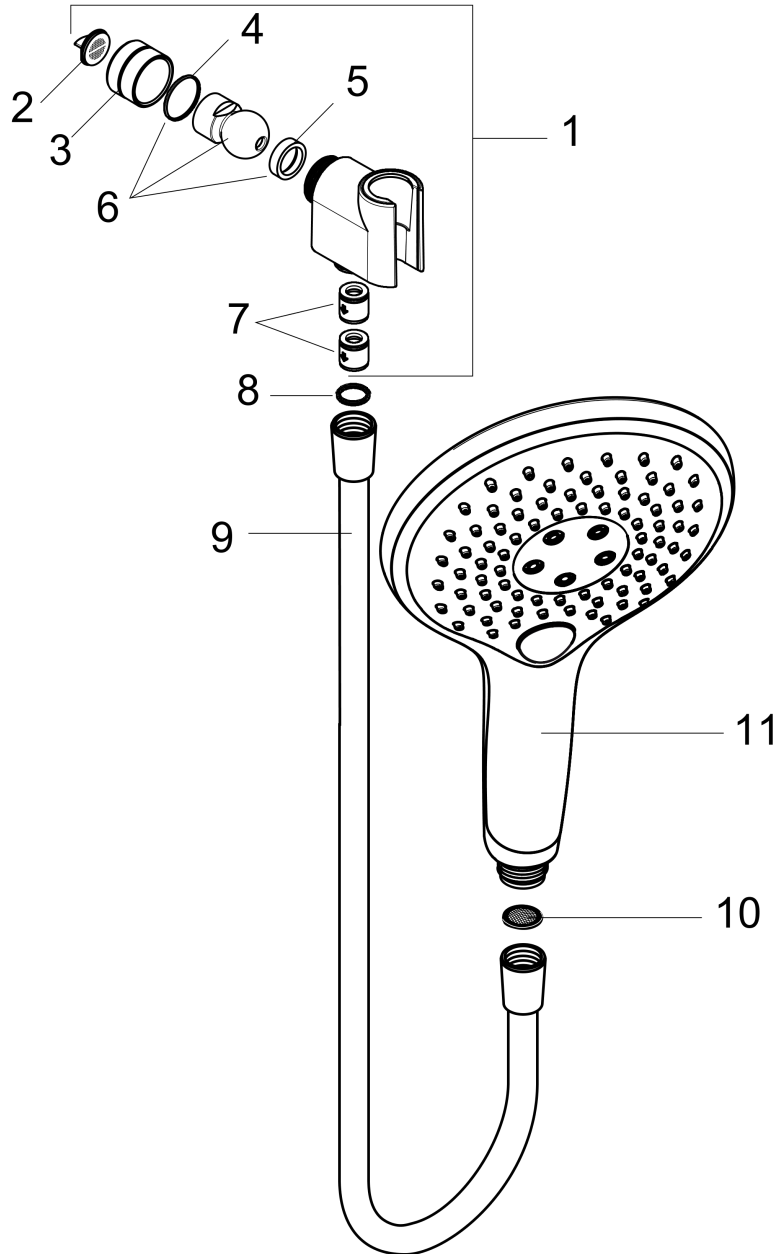

Raindance Select S
Handshower Set 150 3-Jet, 2.5 GPM
 Finishes : **chrome** Part no. : **04487000**

Description

Features

- Consists of: Handshower, Handshower holder, Handshower hose
- Spray modes: RainAir, CaresseAir, Mix
- Select button for comfortable alternation of spray modes
- Flow: 2.5 GPM (9.5 L/Min)
- 26° adjustment

Technology

Product image

Scale drawing

Raindance Select S
Handshower Set 150 3-Jet, 2.5 GPM
 Finishes : **chrome** Part no. : **04487000**

Exploded drawing

Year of production: >03/19

Raindance Select S
Handshower Set 150 3-Jet, 2.5 GPM
 Finishes : **chrome** Part no. : **04487000**

Spare parts list

Year of production: >03/19

Pos.	Description	Part no.	PC	PU
1	support	04580000	0	1
2	filter packing	88649000	0	1
3	nut	97958000	0	1
4	lever collar	97536000	0	1
5	seal	97606000	0	1
6	ball joint	97331000	0	1
7	set of non return valves DW 15	94074000	0	1
8	seal	98058000	0	1
9	shower hose 1,60 m	28276003	0	1
10	filter packing	94246000	0	1
11	handshower	28588001	0	1