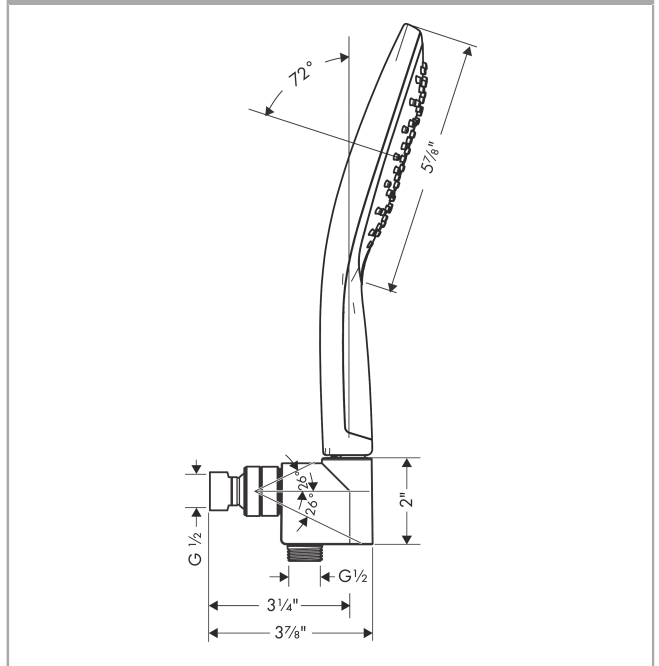

Raindance Select S
Handshower Set 150 3-Jet, 2.5 GPM
 Finishes : **chrome** Part no. : **04487000**

Description

Features

- Consists of: Handshower, Handshower holder, Handshower hose
- Spray modes: RainAir, CaresseAir, Mix
- Select button for comfortable alternation of spray modes
- Flow: 2.5 GPM (9.5 L/Min)
- 26° adjustment

Technology

Product image

Scale drawing

Raindance Select S
Handshower Set 150 3-Jet, 2.5 GPM
 Finishes : **chrome** Part no. : **04487000**

Exploded drawing

Year of production: >03/19

Raindance Select S
Handshower Set 150 3-Jet, 2.5 GPM
 Finishes : **chrome** Part no. : **04487000**

Spare parts list

Year of production: >03/19

Pos.	Description	Part no.	PC	PU
1	support	04580000	0	1
2	filter packing	88649000	0	1
3	nut	97958000	0	1
4	lever collar	97536000	0	1
5	seal	97606000	0	1
6	ball joint	97331000	0	1
7	set of non return valves DW 15	94074000	0	1
8	seal	98058000	0	1
9	shower hose 1,60 m	28276003	0	1
10	filter packing	94246000	0	1
11	handshower	28588001	0	1