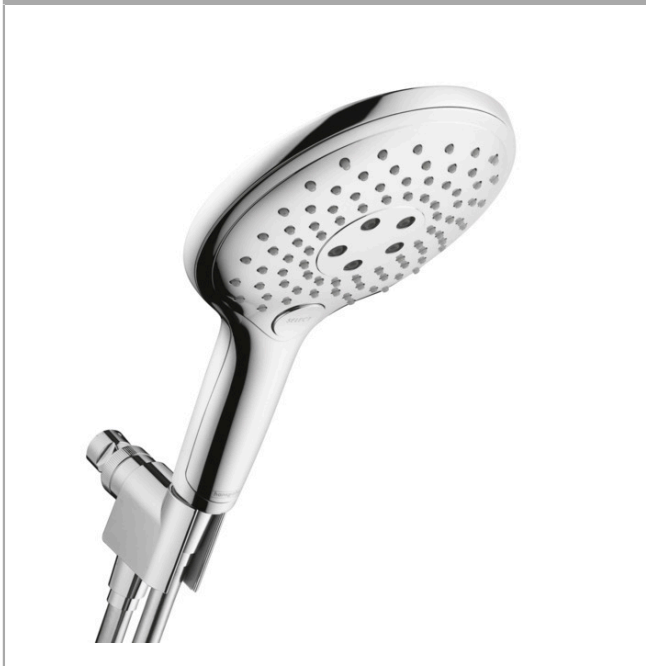

Raindance Select S
Handshower Set 150 3-Jet, 2.5 GPM
 Finishes : **chrome** Part no. : **04487000**

Description

Features

- Consists of: Handshower, Handshower holder, Handshower hose
- Spray modes: RainAir, CaresseAir, Mix
- Select button for comfortable alternation of spray modes
- Flow: 2.5 GPM (9.5 L/Min)
- 26° adjustment

Technology

Product image

Scale drawing

Raindance Select S
Handshower Set 150 3-Jet, 2.5 GPM
 Finishes : **chrome** Part no. : **04487000**

Exploded drawing

Year of production: >03/19

Raindance Select S
Handshower Set 150 3-Jet, 2.5 GPM
 Finishes : **chrome** Part no. : **04487000**

Spare parts list

Year of production: >03/19

Pos.	Description	Part no.	PC	PU
1	support	04580000	0	1
2	filter packing	88649000	0	1
3	nut	97958000	0	1
4	lever collar	97536000	0	1
5	seal	97606000	0	1
6	ball joint	97331000	0	1
7	set of non return valves DW 15	94074000	0	1
8	seal	98058000	0	1
9	shower hose 1,60 m	28276003	0	1
10	filter packing	94246000	0	1
11	handshower	28588001	0	1